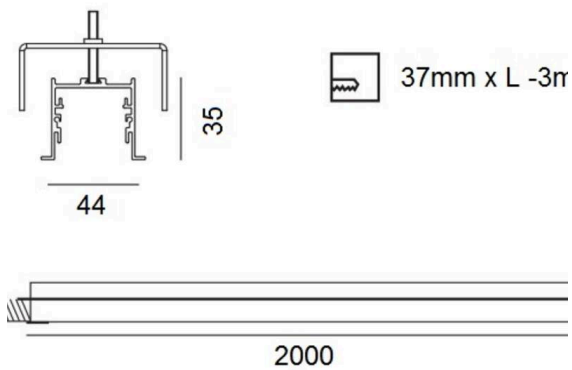

RIDE

577-226leer

RIDE PROFIL R LED STRIP PROFILE black, similar to RAL 9005, dimmability: not dimmable, IP20

SKETCH

TECHNICAL DETAILS

Dimmability	not dimmable
Width [mm]	44
Height [mm]	35
Ceiling cutout [mm]	37mm x L-3mm
Mounting depth [mm]	75
IP protection class	IP20
Colour of body RAL	black 9005
Net weight [kg]	1.21
EAN number	9008905600876

Energy label

The values are rated values. Power and luminous flux are initially subject to a tolerance of +/- 10%.
Colour temperature tolerance: +/- 150 K. The values apply to an ambient temperature of 25°C unless otherwise specified.