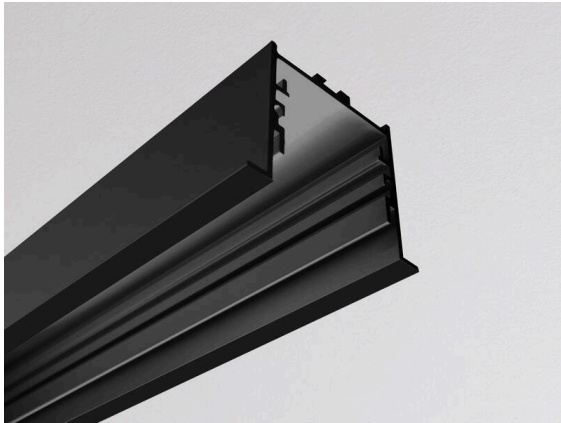

RIDE

577-226leer

RIDE PROFIL R LED STRIP PROFILE black, similar to RAL 9005, dimmability: not dimmable, IP20

SKETCH

TECHNICAL DETAILS

Dimmability	not dimmable
Width [mm]	44
Height [mm]	35
Ceiling cutout [mm]	37mm x L-3mm
Mounting depth [mm]	75
IP protection class	IP20
Colour of body RAL	black 9005
Net weight [kg]	1.21
EAN number	9008905600876