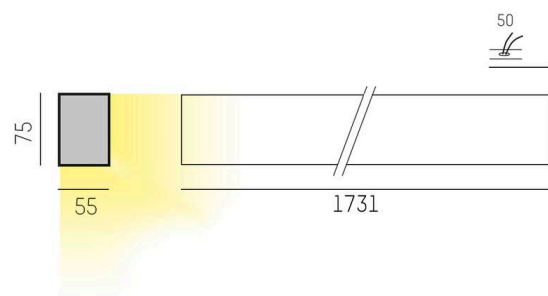

THE LINE

536-213148

THE LINE SD WALL / CEILING LUMINAIRE natural aluminium, satined PMMA opal diffuser with converter, dimmability: not dimmable, IP20

SKETCH

TECHNICAL DETAILS

Light source	LED
System performance [W]	51
Luminous flux [lm]	5730
Colour temperature	4000K
CRI	>80
Optics	PMMA opal diffuser with converter
Converter	with converter
Dimmability	not dimmable
Voltage	220-240V 50/60Hz
Length [mm]	1731
Width [mm]	55
Height [mm]	75
IP protection class	IP20
IP protection class	protection cl. I
IK value	IK02
Colour of body	natural aluminium
Lifetime [h]	L80 B10 50 000
Net weight [kg]	4.45
EAN number	9008905595424

LIGHT DISTRIBUTION CURVE

Energy label

The values are rated values. Power and luminous flux are initially subject to a tolerance of +/- 10%.
Colour temperature tolerance: +/- 150 K. The values apply to an ambient temperature of 25°C unless otherwise specified.