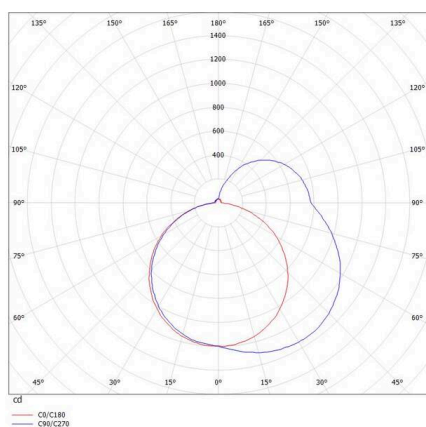

THE LINE

536-213148

THE LINE SD WALL / CEILING LUMINAIRE natural aluminium, satined PMMA opal diffuser with converter, dimmability: not dimmable, IP20

SKETCH

TECHNICAL DETAILS

Light source	LED
System performance [W]	51
Luminous flux [lm]	5730
Colour temperature	4000K
CRI	>80
Optics	PMMA opal diffuser with converter
Converter	with converter
Dimmability	not dimmable
Voltage	220-240V 50/60Hz
Length [mm]	1731
Width [mm]	55
Height [mm]	75
IP protection class	IP20
IP protection class	protection cl. I
IK value	IK02
Colour of body	natural aluminium
Lifetime [h]	L80 B10 50 000
Net weight [kg]	4.45
EAN number	9008905595424

LIGHT DISTRIBUTION CURVE

Energy label

The values are rated values. Power and luminous flux are initially subject to a tolerance of +/- 10%.
Colour temperature tolerance: +/- 150 K. The values apply to an ambient temperature of 25°C unless otherwise specified.