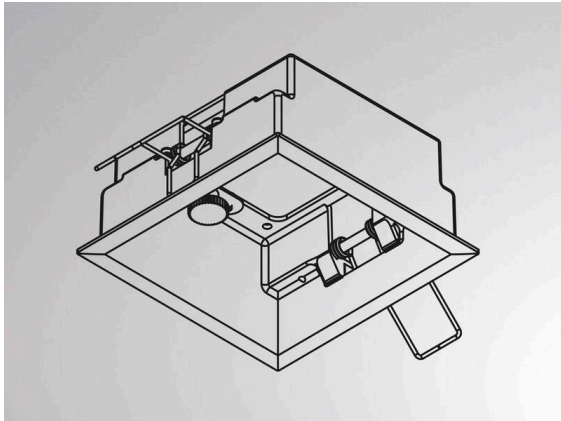

**GRID**

629-105

white powder-coated

**SKETCH**

**TECHNICAL DETAILS**

Dimmability	not dimmable
Length [mm]	113
Width [mm]	113
Height [mm]	54
Ceiling cutout [mm]	106x106
Ceiling thickness [mm]	8-30
Mounting depth [mm]	90
IP protection class	IP20
Material	metal
Colour of body	white
RAL	9016
Net weight [kg]	0.19
EAN number	9008905584138