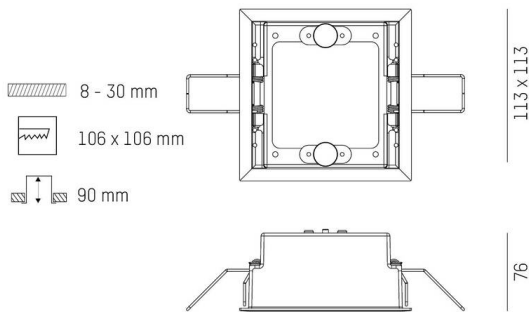

**GRID**

629-105

white powder-coated

**SKETCH**

**TECHNICAL DETAILS**

Dimmability	not dimmable
Length [mm]	113
Width [mm]	113
Height [mm]	54
Ceiling cutout [mm]	106x106
Ceiling thickness [mm]	8-30
Mounting depth [mm]	90
IP protection class	IP20
Material	metal
Colour of body	white
RAL	9016
Net weight [kg]	0.19
EAN number	9008905584138

Energy label

The values are rated values. Power and luminous flux are initially subject to a tolerance of +/- 10%.  
Colour temperature tolerance: +/- 150 K. The values apply to an ambient temperature of 25°C unless otherwise specified.