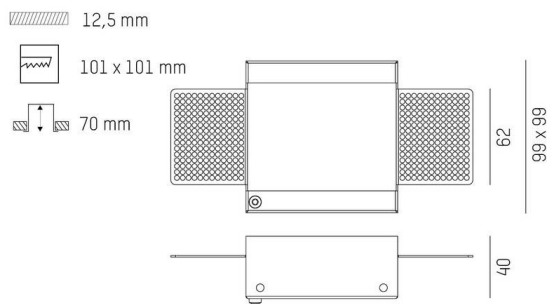

**GRID**

629-205

white powder-coated

**TECHNICAL DETAILS**

Dimmability	not dimmable
Length [mm]	99
Width [mm]	99
Height [mm]	41
Ceiling cutout [mm]	101x101
Ceiling thickness [mm]	12,5
Mounting depth [mm]	70
IP protection class	IP20
Material	metal
Colour of body	white
RAL	9016
Net weight [kg]	0.19
EAN number	9008905584206

**SKETCH**

Energy label

The values are rated values. Power and luminous flux are initially subject to a tolerance of +/- 10%.  
 Colour temperature tolerance: +/- 150 K. The values apply to an ambient temperature of 25°C unless otherwise specified.