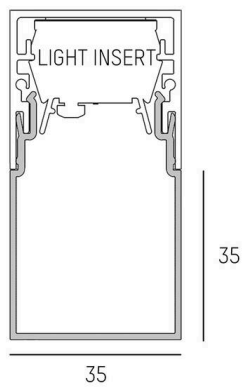

RIDE

577-42200

opal cover, cubic, profil length: 4500mm

TECHNICAL DETAILS

Optics	PMMA opal diffuser cubic
Length [mm]	4500
Width [mm]	35
Height [mm]	35
IP protection class	IP20
Material	synthetic
Colour of glass/shade	satined
Net weight [kg]	1.44
EAN number	9008905533808

Energy label

SKETCH

The values are rated values. Power and luminous flux are initially subject to a tolerance of +/- 10%.
Colour temperature tolerance: +/- 150 K. The values apply to an ambient temperature of 25°C unless otherwise specified.