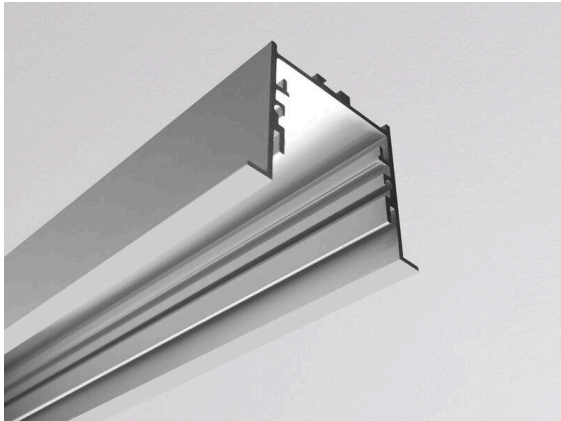

RIDE

577-41108

RIDE PROFIL R RECESSED PROFILE made of die-cast aluminium, aluminium anodised, dimmability: not dimmable, IP20

TECHNICAL DETAILS

Dimmability	not dimmable
Length [mm]	4500
Width [mm]	44
Height [mm]	35
Ceiling cutout [mm]	37mm x L-3mm
Mounting depth [mm]	75
IP protection class	IP20
Material	die-cast aluminium
Colour of body	aluminium anodised
Net weight [kg]	3.73
EAN number	9008905533754