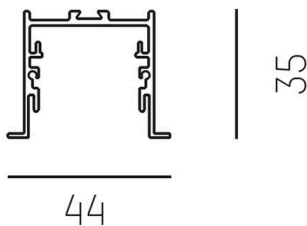

RIDE

577-41108

RIDE PROFIL R RECESSED PROFILE made of die-cast aluminium, aluminium anodised, dimmability: not dimmable, IP20

TECHNICAL DETAILS

Dimmability	not dimmable
Length [mm]	4500
Width [mm]	44
Height [mm]	35
Ceiling cutout [mm]	37mm x L-3mm
Mounting depth [mm]	75
IP protection class	IP20
Material	die-cast aluminium
Colour of body	aluminium anodised
Net weight [kg]	3.73
EAN number	9008905533754

Energy label

SKETCH

The values are rated values. Power and luminous flux are initially subject to a tolerance of +/- 10%.
Colour temperature tolerance: +/- 150 K. The values apply to an ambient temperature of 25°C unless otherwise specified.