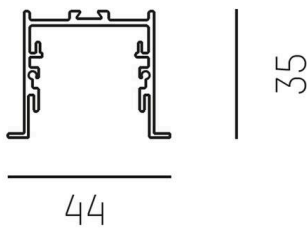

RIDE

577-41106

RIDE PROFIL R RECESSED PROFILE made of die-cast aluminium, black, similar to RAL 9005, dimmability: not dimmable, IP20

TECHNICAL DETAILS

Dimmability	not dimmable
Length [mm]	4500
Width [mm]	44
Height [mm]	35
Ceiling cutout [mm]	37mm x L-3mm
Mounting depth [mm]	75
IP protection class	IP20
Material	die-cast aluminium
Colour of body	black
RAL	9005
Net weight [kg]	3.73
EAN number	9008905533747

Energy label

SKETCH

The values are rated values. Power and luminous flux are initially subject to a tolerance of +/- 10%.
Colour temperature tolerance: +/- 150 K. The values apply to an ambient temperature of 25°C unless otherwise specified.