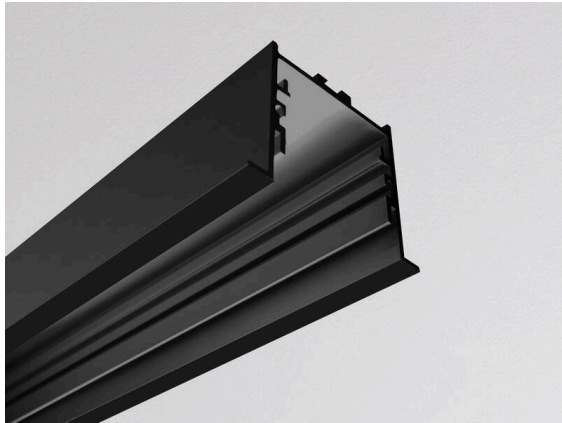

RIDE

577-41106

RIDE PROFIL R RECESSED PROFILE made of die-cast aluminium, black, similar to RAL 9005, dimmability: not dimmable, IP20

TECHNICAL DETAILS

Dimmability	not dimmable
Length [mm]	4500
Width [mm]	44
Height [mm]	35
Ceiling cutout [mm]	37mm x L-3mm
Mounting depth [mm]	75
IP protection class	IP20
Material	die-cast aluminium
Colour of body	black
RAL	9005
Net weight [kg]	3.73
EAN number	9008905533747