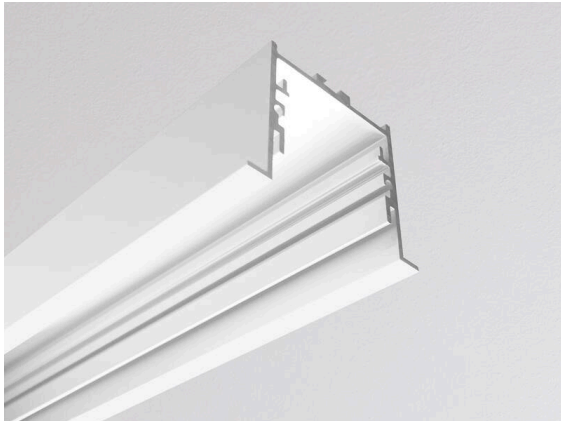

RIDE

577-41105

RIDE PROFIL R RECESSED PROFILE made of die-cast aluminium, white, similar to RAL 9016, dimmability: not dimmable, IP20

TECHNICAL DETAILS

Dimmability	not dimmable
Length [mm]	4500
Width [mm]	44
Height [mm]	35
Ceiling cutout [mm]	37mm x L-3mm
Mounting depth [mm]	75
IP protection class	IP20
Material	die-cast aluminium
Colour of body	white
RAL	9016
Net weight [kg]	3.73
EAN number	9008905533730

Energy label

SKETCH

The values are rated values. Power and luminous flux are initially subject to a tolerance of +/- 10%.
Colour temperature tolerance: +/- 150 K. The values apply to an ambient temperature of 25°C unless otherwise specified.