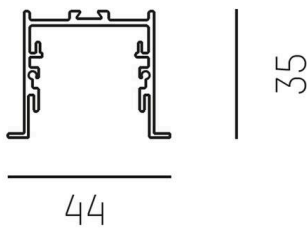

RIDE

577-41105

RIDE PROFIL R RECESSED PROFILE made of die-cast aluminium, white, similar to RAL 9016, dimmability: not dimmable, IP20

TECHNICAL DETAILS

Dimmability	not dimmable
Length [mm]	4500
Width [mm]	44
Height [mm]	35
Ceiling cutout [mm]	37mm x L-3mm
Mounting depth [mm]	75
IP protection class	IP20
Material	die-cast aluminium
Colour of body	white
RAL	9016
Net weight [kg]	3.73
EAN number	9008905533730

Energy label

SKETCH

The values are rated values. Power and luminous flux are initially subject to a tolerance of +/- 10%.
Colour temperature tolerance: +/- 150 K. The values apply to an ambient temperature of 25°C unless otherwise specified.