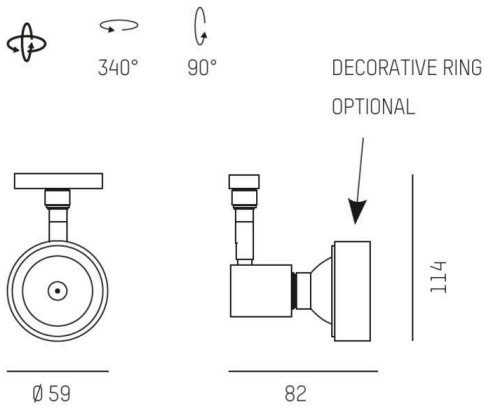

CONTE

659-00275000042

CONTE VOLARE TRACK SPOTLIGHT WITH 2 PH VOLARE ADAPTER satined chrome, similar to RAL 9006, beam see light source, swiveling 340°, tilting 90°, dimmability: not dimmable, adapter/ceiling base grey, IP20 without lamp,

SKETCH

TECHNICAL DETAILS

Light source	QPAR 16 50W
Number of sockets	1x
Socket	GU10
Luminous flux [lm]	see light source
Colour temperature	see light source
CRI	see light source
Dimmability	not dimmable
Beam angle	see light source
Voltage	220-240V 50/60Hz
Length [mm]	82
Height [mm]	114
Diameter [mm]	59
IP protection class	IP20
IP protection class	protection cl. I
Colour of body	satined chrome
RAL	9006
Colour of adapter / ceiling base	grey
Net weight [kg]	0.14
EAN number	9008905682100

Energy label

The values are rated values. Power and luminous flux are initially subject to a tolerance of +/- 10%.
Colour temperature tolerance: +/- 150 K. The values apply to an ambient temperature of 25°C unless otherwise specified.