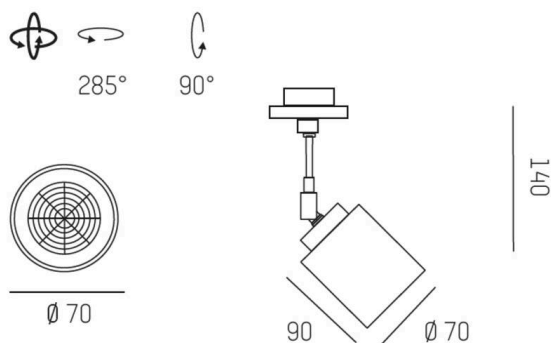

MIX

656-00250000048

MIX VOLARE TRACK SPOTLIGHT WITH 2 PH VOLARE ADAPTER natural anodised, satined, dimmability: not dimmable, adapter/ceiling base grey, IP20

SKETCH

TECHNICAL DETAILS

Light source	QPAR 16 50W
Number of sockets	1x
Socket	GU10
Dimmability	not dimmable
Voltage	220-240V 50/60Hz
Length [mm]	212,9
Height [mm]	197
Diameter [mm]	70
IP protection class	IP20
IP protection class	protection cl. I
Colour of body	aluminium anodised
Colour of glass/shade	satined
Colour of adapter / ceiling base	grey
Net weight [kg]	0.27
EAN number	9008905682421

Energy label

The values are rated values. Power and luminous flux are initially subject to a tolerance of +/- 10%.  
 Colour temperature tolerance: +/- 150 K. The values apply to an ambient temperature of 25°C unless otherwise specified.