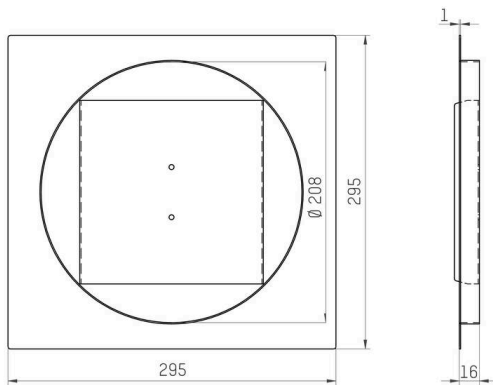

BETON

332-3r205

ROUND COVER for recessed concrete housing, made of sheet steel - suitable for recessed luminaires with ceiling cut-out 208mm like OTIN ROUND XL PRO R

TECHNICAL DETAILS

Length [mm]	295
Width [mm]	295
Height [mm]	16
Ceiling cutout [mm]	208
IP protection class	IP20
Material	steel sheet
Net weight [kg]	0.61
EAN number	9008905665349

SKETCH

The values are rated values. Power and luminous flux are initially subject to a tolerance of +/- 10%.
Colour temperature tolerance: +/- 150 K. The values apply to an ambient temperature of 25°C unless otherwise specified.