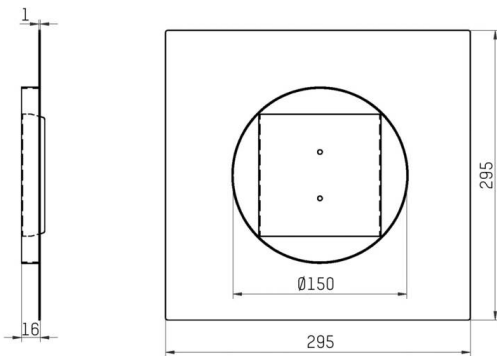

SKETCH

The values are rated values. Power and luminous flux are initially subject to a tolerance of +/- 10%.
Colour temperature tolerance: +/- 150 K. The values apply to an ambient temperature of 25°C unless otherwise specified.