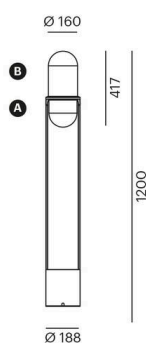

PILLE

737-60013ghtv2

PILLE F FLOOR LAMP made of aluminium, black, similar to RAL 9005, shade made of hand-blown glass grey champagne, light output direct / indirect, with converter, max. 700mA, dimmability: Push Dim, cable black, fabric, IP20 Wooden base with visible grain, black painted,

SKETCH

TECHNICAL DETAILS

Light source	LED
System performance [W]	27
Luminous flux [lm]	1610
Current sec. [mA]	700
Colour temperature	2700K
CRI	PREMIUM>90
Optics	hand-blown glass
Converter	with converter
Dimmability	Push Dim
Light emission area	direct / indirect
Voltage	220-240V 50/60Hz
Width [mm]	188
Height [mm]	1200
Diameter [mm]	188
IP protection class	IP20
IP protection class	protection cl. I
Material	aluminium
Colour of body	black
RAL	9005
Colour of glass/shade	grey champagne
Cable	black, fabric
Lifetime [h]	L80 B10 50 000
Energy efficiency class	C
Number of luminaires B16A	50
Net weight [kg]	6.53
EAN number	9010979106598

LIGHT DISTRIBUTION CURVE

Energy label

The values are rated values. Power and luminous flux are initially subject to a tolerance of +/- 10%.
Colour temperature tolerance: +/- 150 K. The values apply to an ambient temperature of 25°C unless otherwise specified.