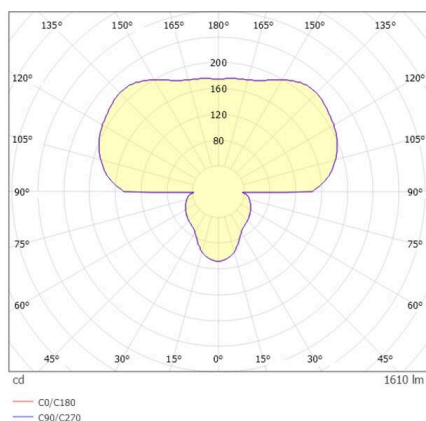

PILLE

737-60013ghtv2

PILLE F FLOOR LAMP made of aluminium, black, similar to RAL 9005, shade made of hand-blown glass grey champagne, light output direct / indirect, with converter, max. 700mA, dimmability: Push Dim, cable black, fabric, IP20 Wooden base with visible grain, black painted,

SKETCH

TECHNICAL DETAILS

Light source	LED
System performance [W]	27
Luminous flux [lm]	1610
Current sec. [mA]	700
Colour temperature	2700K
CRI	PREMIUM>90
Optics	hand-blown glass
Converter	with converter
Dimmability	Push Dim
Light emission area	direct / indirect
Voltage	220-240V 50/60Hz
Width [mm]	188
Height [mm]	1200
Diameter [mm]	188
IP protection class	IP20
IP protection class	protection cl. I
Material	aluminium
Colour of body	black
RAL	9005
Colour of glass/shade	grey champagne
Cable	black, fabric
Lifetime [h]	L80 B10 50 000
Energy efficiency class	C
Number of luminaires B16A	50
Net weight [kg]	6.53
EAN number	9010979106598

LIGHT DISTRIBUTION CURVE

Energy label

The values are rated values. Power and luminous flux are initially subject to a tolerance of +/- 10%.
Colour temperature tolerance: +/- 150 K. The values apply to an ambient temperature of 25°C unless otherwise specified.