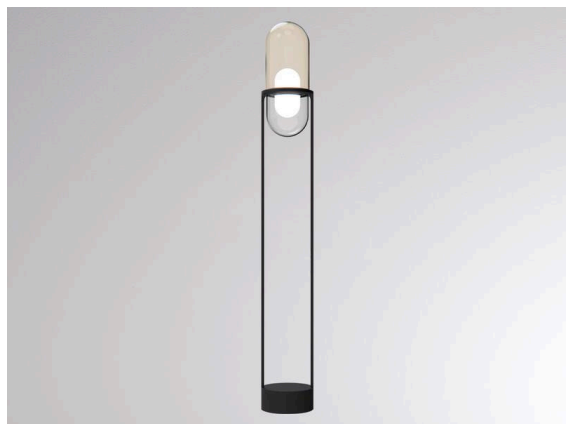

PILLE

737-60013ghtv2

PILLE F FLOOR LAMP made of aluminium, black, similar to RAL 9005, shade made of hand-blown glass grey champagne, light output direct / indirect, with converter, max. 700mA, dimmability: Push Dim, cable black, fabric, IP20 Wooden base with visible grain, black painted,

SKETCH

TECHNICAL DETAILS

Light source	LED
System performance [W]	27
Luminous flux [lm]	1610
Current sec. [mA]	700
Colour temperature	2700K
CRI	PREMIUM>90
Optics	hand-blown glass
Converter	with converter
Dimmability	Push Dim
Light emission area	direct / indirect
Voltage	220-240V 50/60Hz
Width [mm]	188
Height [mm]	1200
Diameter [mm]	188
IP protection class	IP20
IP protection class	protection cl. I
Material	aluminium
Colour of body	black
RAL	9005
Colour of glass/shade	grey champagne
Cable	black, fabric
Lifetime [h]	L80 B10 50 000
Energy efficiency class	C
Number of luminaires B16A	50
Net weight [kg]	6.53
EAN number	9010979106598