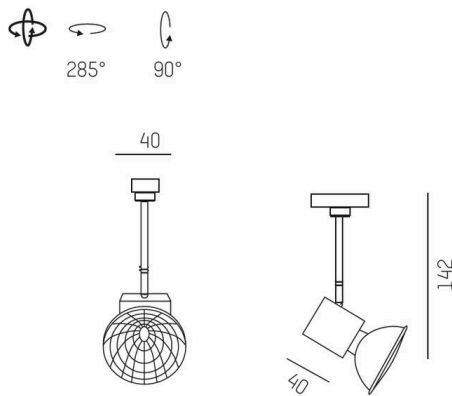

## SENSO

658-00275000055

SENSO VOLARE TRACK SPOTLIGHT WITH 2 PH VOLARE ADAPTER made of aluminium, white matt, similar to RAL 9016, swiveling 285°, tilting 90°, dimmability: not dimmable, adapter/ceiling base white, IP20

## SKETCH

## TECHNICAL DETAILS

Light source	QPAR 16 50W
Number of sockets	1x
Socket	GU10
Dimmability	not dimmable
Voltage	220-240V 50/60Hz
Length [mm]	168
Width [mm]	40
IP protection class	IP20
IP protection class	protection cl. I
Material	aluminium
Colour of body	white
RAL	9016
Colour of adapter / ceiling base	white
Net weight [kg]	0.26
EAN number	9008905682018