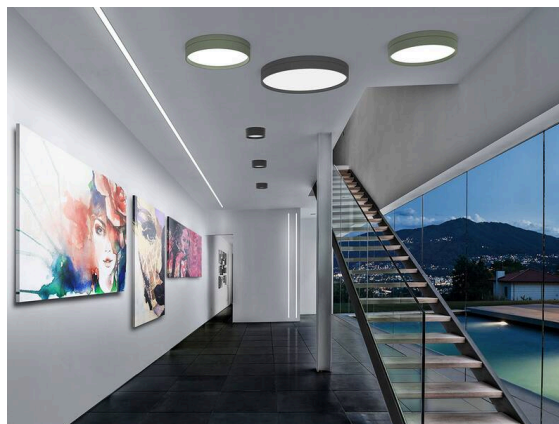

TURN ON 2

583-01131129061d000

TURN ON 2 SD WALL / CEILING LUMINAIRE made of aluminium, black, similar to RAL 9005, decor gold, opal diffuser light output direct, with converter, max. 700mA, dimmability: not dimmable, IP20

SKETCH

SYS 8W	Ø: 110mm
SYS 12W	Ø: 150mm
SYS 14W	Ø: 300mm
SYS 31W	Ø: 450mm

TECHNICAL DETAILS

System performance [W]	14
Luminous flux [lm]	1190
Current sec. [mA]	700
Colour temperature	3000K
CRI	>90
Optics	opal diffuser
Converter	with converter
Dimmability	not dimmable
Light emission area	direct
Voltage	220-240V 50/60Hz
Height [mm]	63
Diameter [mm]	300
IP protection class	IP20
IP protection class	protection cl. I
IK value	IK06
Material	aluminium
Colour of body	black
RAL	9005
Colour of decor	gold
Lifetime [h]	L80 B10 50 000
Energy efficiency class	D
Number of luminaires B16A	50
Net weight [kg]	2.20
EAN number	9010506883343