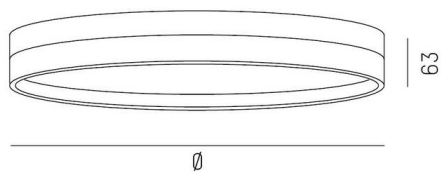

TURN ON 2

583-01131129061d000

TURN ON 2 SD WALL / CEILING LUMINAIRE made of aluminium, black, similar to RAL 9005, decor gold, opal diffuser light output direct, with converter, max. 700mA, dimmability: not dimmable, IP20

SKETCH

SYS 8W	Ø: 110mm
SYS 12W	Ø: 150mm
SYS 14W	Ø: 300mm
SYS 31W	Ø: 450mm

TECHNICAL DETAILS

System performance [W]	14
Luminous flux [lm]	1190
Current sec. [mA]	700
Colour temperature	3000K
CRI	>90
Optics	opal diffuser
Converter	with converter
Dimmability	not dimmable
Light emission area	direct
Voltage	220-240V 50/60Hz
Height [mm]	63
Diameter [mm]	300
IP protection class	IP20
IP protection class	protection cl. I
IK value	IK06
Material	aluminium
Colour of body	black
RAL	9005
Colour of decor	gold
Lifetime [h]	L80 B10 50 000
Energy efficiency class	D
Number of luminaires B16A	50
Net weight [kg]	2.20
EAN number	9010506883343

LIGHT DISTRIBUTION CURVE

Energy label

The values are rated values. Power and luminous flux are initially subject to a tolerance of +/- 10%.
Colour temperature tolerance: +/- 150 K. The values apply to an ambient temperature of 25°C unless otherwise specified.