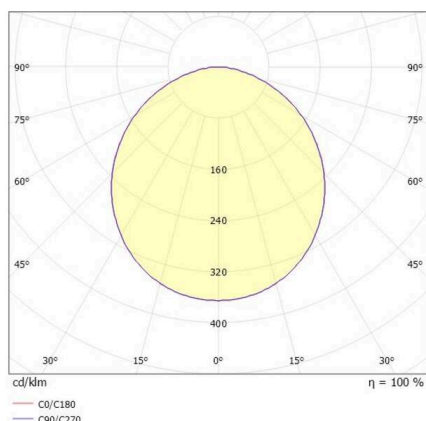

SKETCH

SYS 8W	Ø: 110mm
SYS 12W	Ø: 150mm
SYS 14W	Ø: 300mm
SYS 31W	Ø: 450mm

TECHNICAL DETAILS

System performance [W]	14
Luminous flux [lm]	1190
Current sec. [mA]	700
Colour temperature	3000K
CRI	>90
Optics	opal diffuser
Converter	with converter
Dimmability	not dimmable
Light emission area	direct
Voltage	220-240V 50/60Hz
Height [mm]	63
Diameter [mm]	300
IP protection class	IP20
IP protection class	protection cl. I
IK value	IK06
Material	aluminium
Colour of body	black
RAL	9005
Colour of decor	gold
Lifetime [h]	L80 B10 50 000
Energy efficiency class	D
Number of luminaires B16A	50
Net weight [kg]	2.20
EAN number	9010506883343

LIGHT DISTRIBUTION CURVE

Energy label

The values are rated values. Power and luminous flux are initially subject to a tolerance of +/- 10%.
Colour temperature tolerance: +/- 150 K. The values apply to an ambient temperature of 25°C unless otherwise specified.