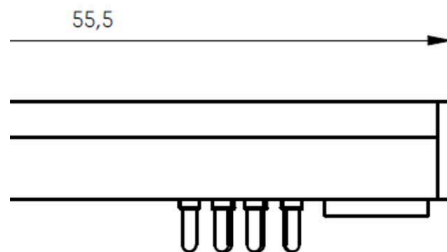

## TECHNICAL DETAILS

Length [mm]	55,5
Width [mm]	13,7
Height [mm]	11,6
IP protection class	IP20
Material	PMMA
Colour of body	black
RAL	9005
Net weight [kg]	0.40
EAN number	9010870391802

Energy label

The values are rated values. Power and luminous flux are initially subject to a tolerance of +/- 10%.  
Colour temperature tolerance: +/- 150 K. The values apply to an ambient temperature of 25°C unless otherwise specified.