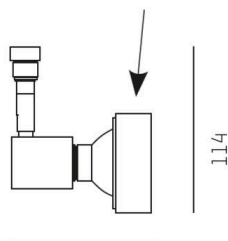

CONTE

659-0027500055

CONTE VOLARE TRACK SPOTLIGHT WITH 2 PH VOLARE ADAPTER white, similar to RAL 9016, beam see light source, swiveling 340°, tilting 90°, dimmability: not dimmable, adapter/ceiling base white, IP20 without lamp,

SKETCH

340°

90°

DECORATIVE RING
OPTIONAL

Ø 59

82

114

TECHNICAL DETAILS

Light source	QPAR 16 50W
Number of sockets	1x
Socket	GU10
Luminous flux [lm]	see light source
Colour temperature	see light source
CRI	see light source
Dimmability	not dimmable
Beam angle	see light source
Voltage	220-240V 50/60Hz
Length [mm]	82
Height [mm]	114
Diameter [mm]	59
IP protection class	IP20
IP protection class	protection cl. I
Colour of body	white
RAL	9016
Colour of adapter / ceiling base	white
Net weight [kg]	0.14
EAN number	9008905682117