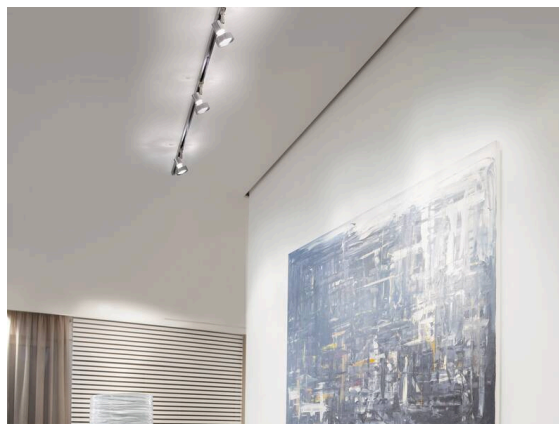

CONTE

659-0027500055

CONTE VOLARE TRACK SPOTLIGHT WITH 2 PH VOLARE ADAPTER white, similar to RAL 9016, beam see light source, swiveling 340°, tilting 90°, dimmability: not dimmable, adapter/ceiling base white, IP20 without lamp,

SKETCH

340°

90°

DECORATIVE RING
OPTIONAL

Ø 59

82

114

TECHNICAL DETAILS

Light source	QPAR 16 50W
Number of sockets	1x
Socket	GU10
Luminous flux [lm]	see light source
Colour temperature	see light source
CRI	see light source
Dimmability	not dimmable
Beam angle	see light source
Voltage	220-240V 50/60Hz
Length [mm]	82
Height [mm]	114
Diameter [mm]	59
IP protection class	IP20
IP protection class	protection cl. I
Colour of body	white
RAL	9016
Colour of adapter / ceiling base	white
Net weight [kg]	0.14
EAN number	9008905682117