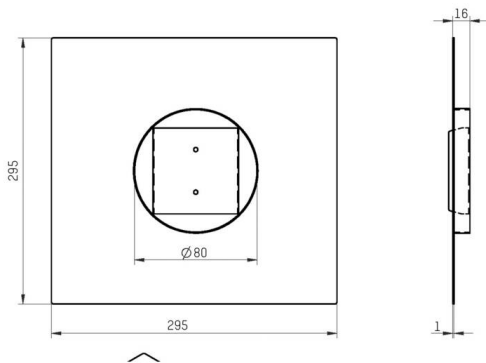

BETON

332-3r115

ROUND COVER for recessed concrete housing, made of sheet steel - suitable for recessed luminaires with 115mm ceiling cut-out such as ONLY XS R, NOW 2, SAVO 20 S R

TECHNICAL DETAILS

Length [mm]	295
Width [mm]	295
Height [mm]	16
Ceiling cutout [mm]	115
IP protection class	IP20
Material	steel sheet
Net weight [kg]	0.62
EAN number	9008905665295

SKETCH

The values are rated values. Power and luminous flux are initially subject to a tolerance of +/- 10%.
Colour temperature tolerance: +/- 150 K. The values apply to an ambient temperature of 25°C unless otherwise specified.