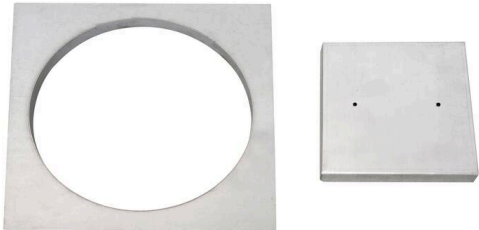

BETON

332-3r115

ROUND COVER for recessed concrete housing, made of sheet steel - suitable for recessed luminaires with 115mm ceiling cut-out such as ONLY XS R, NOW 2, SAVO 20 S R

TECHNICAL DETAILS

Length [mm]	295
Width [mm]	295
Height [mm]	16
Ceiling cutout [mm]	115
IP protection class	IP20
Material	steel sheet
Net weight [kg]	0.62
EAN number	9008905665295