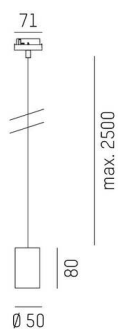

LOON

636-0290005000600

LOON BASE VOLARE SUSPENSION WITH 2-PH VOLARE ADAPTER made of metal, black, similar to RAL 9005, light output direct, cable black, fabric, adapter/ceiling base white, pendant length 2500mm, IP20 without shade,

SKETCH

TECHNICAL DETAILS

Light source	AGL A60 7W
Number of sockets	1x
Socket	E27
Light emission area	direct
Voltage	220-240V 50/60Hz
Length [mm]	2500
Height [mm]	80
Length pendant [mm]	2500
Diameter [mm]	50
IP protection class	IP20
IP protection class	protection cl. I
Material	metal
Colour of body	black
RAL	9005
Colour of adapter / ceiling base	white
Cable	black, fabric
Net weight [kg]	0.35
EAN number	9010506729610