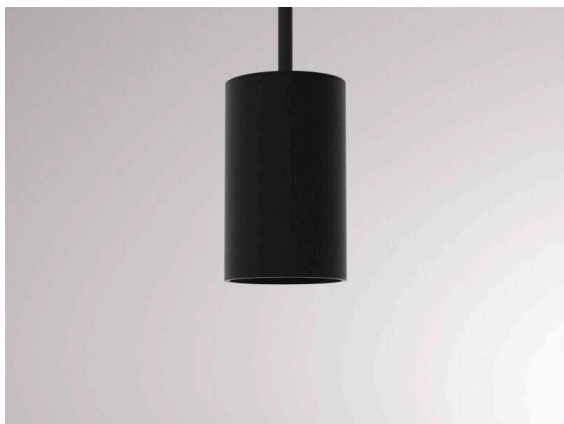

LOON

636-0290005000600

LOON BASE VOLARE SUSPENSION WITH 2-PH VOLARE ADAPTER made of metal, black, similar to RAL 9005, light output direct, cable black, fabric, adapter/ceiling base white, pendant length 2500mm, IP20 without shade,

SKETCH

TECHNICAL DETAILS

Light source	AGL A60 7W
Number of sockets	1x
Socket	E27
Light emission area	direct
Voltage	220-240V 50/60Hz
Length [mm]	2500
Height [mm]	80
Length pendant [mm]	2500
Diameter [mm]	50
IP protection class	IP20
IP protection class	protection cl. I
Material	metal
Colour of body	black
RAL	9005
Colour of adapter / ceiling base	white
Cable	black, fabric
Net weight [kg]	0.35
EAN number	9010506729610