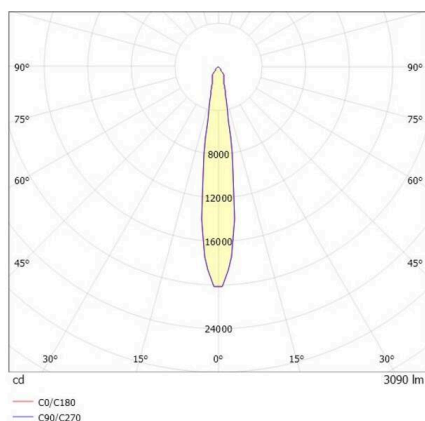

SHOP STAR

608-00301122406pv2

SHOPSTAR LEAN TRACK TRACK SPOTLIGHT WITH 3 PH ADAPTER made of aluminium, black, similar to RAL 9005,high-efficiently vacuum deposited aluminium reflector without safety glass beam 15°, light output direct, swiveling 350, tilting 90, with converter, max. 700mA, dimmability: Pulse-DALI, adapter/ceiling base black, IP20

SKETCH

LIGHT DISTRIBUTION CURVE

TECHNICAL DETAILS

Light source	LED
System performance [W]	27
Luminous flux [lm]	3090
Current sec. [mA]	700
Colour temperature	4000K
CRI	>90
Optics	aluminium reflector without protection glass
Converter	with converter
Dimmability	Pulse-DALI
Light emission area	direct
Beam angle	15°
Voltage	220-240V 50/60Hz
Length [mm]	206
Height [mm]	150
Diameter [mm]	95
IP protection class	IP20
IP protection class	protection cl. II
Material	aluminium
Colour of body	black
RAL	9005
Colour of adapter / ceiling base	black
Lifetime [h]	L80 B10 50 000
Energy efficiency class	D
Number of luminaires B16A	50
Net weight [kg]	0.99
EAN number	9010870129269

Energy label

The values are rated values. Power and luminous flux are initially subject to a tolerance of +/- 10%.
Colour temperature tolerance: +/- 150 K. The values apply to an ambient temperature of 25°C unless otherwise specified.