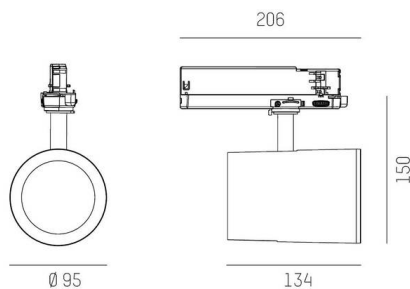

SHOP STAR

608-00301122406pv2

SHOPSTAR LEAN TRACK TRACK SPOTLIGHT WITH 3 PH ADAPTER made of aluminium, black, similar to RAL 9005,high-efficiently vacuum deposited aluminium reflector without safety glass beam 15°, light output direct, swiveling 350, tilting 90, with converter, max. 700mA, dimmability: Pulse-DALI, adapter/ceiling base black, IP20

SKETCH

LIGHT DISTRIBUTION CURVE

TECHNICAL DETAILS

Light source	LED
System performance [W]	27
Luminous flux [lm]	3090
Current sec. [mA]	700
Colour temperature	4000K
CRI	>90
Optics	aluminium reflector without protection glass
Converter	with converter
Dimmability	Pulse-DALI
Light emission area	direct
Beam angle	15°
Voltage	220-240V 50/60Hz
Length [mm]	206
Height [mm]	150
Diameter [mm]	95
IP protection class	IP20
IP protection class	protection cl. II
Material	aluminium
Colour of body	black
RAL	9005
Colour of adapter / ceiling base	black
Lifetime [h]	L80 B10 50 000
Energy efficiency class	D
Number of luminaires B16A	50
Net weight [kg]	0.99
EAN number	9010870129269