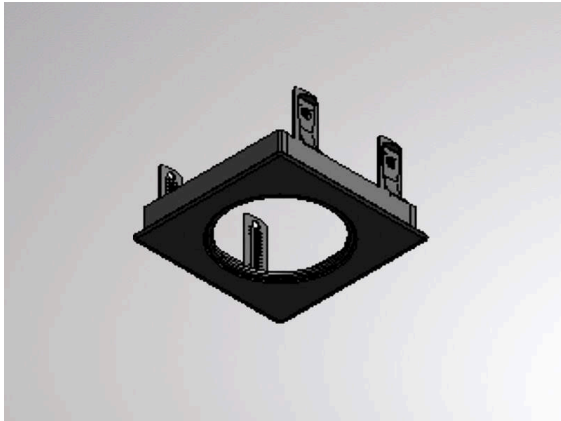

ONLY**544-126**

housing made of sheet steel, only suitable for ONLY XS spots, housing for 1- lamp

**TECHNICAL DETAILS**

| | |
|------------------------|---------------|
| Dimmability | not dimmable |
| Length [mm] | 230 |
| Width [mm] | 230 |
| Ceiling cutout [mm] | 216x216 |
| Ceiling thickness [mm] | 1-35 |
| Mounting depth [mm] | 111 |
| IP protection class | IP20 |
| Material | metal |
| Colour of body | black |
| RAL | 9005 |
| Net weight [kg] | 0.03 |
| EAN number | 9008905233807 |