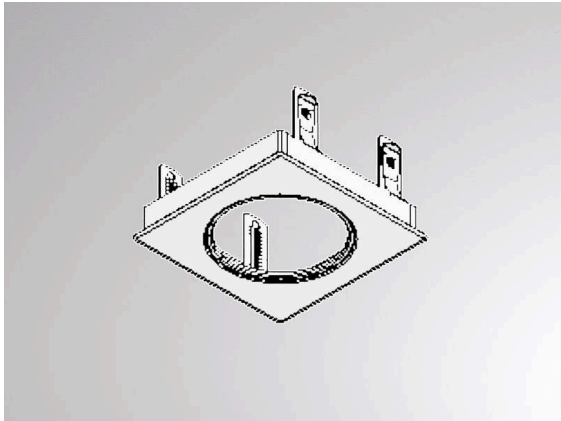

**ONLY****544-125**

housing made of sheet steel, only suitable for ONLY XS spots, housing for 1- lamp

**TECHNICAL DETAILS**

Dimmability	not dimmable
Length [mm]	230
Width [mm]	230
Ceiling cutout [mm]	216x216
Ceiling thickness [mm]	1-35
Mounting depth [mm]	111
IP protection class	IP20
Material	metal
Colour of body	white
RAL	9016
Net weight [kg]	0.85
EAN number	9008905233791