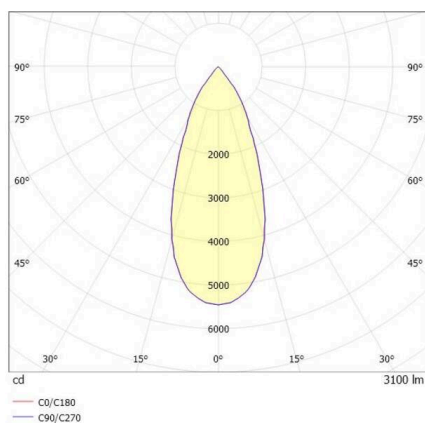

SHOP STAR

608-003020849040v2

SHOPSTAR LEAN TRACK TRACK SPOTLIGHT WITH 3 PH ADAPTER made of aluminium, grey, similar to RAL 9006, high-efficiently vacuum deposited aluminium reflector beam 35°, light output direct, swiveling 350, tilting 90, with converter, max. 850mA, dimmability: not dimmable, adapter/ceiling base grey, IP20

SKETCH

TECHNICAL DETAILS

Light source	LED
System performance [W]	34
Luminous flux [lm]	3100
Current sec. [mA]	850
Colour temperature	3000K
CRI	PREMIUM >90
Optics	vacuum deposited aluminium reflector
Converter	with converter
Dimmability	not dimmable
Light emission area	direct
Beam angle	35°
Voltage	220-240V 50/60Hz
Length [mm]	134
Height [mm]	150
Diameter [mm]	95
IP protection class	IP20
IP protection class	protection cl. II
Material	aluminium
Colour of body	grey
RAL	9006
Colour of adapter / ceiling base	grey
Lifetime [h]	L80 B10 50 000
Energy efficiency class	E
Number of luminaires B16A	47
Net weight [kg]	0.94
EAN number	9010870128637

LIGHT DISTRIBUTION CURVE

Energy label

The values are rated values. Power and luminous flux are initially subject to a tolerance of +/- 10%.
Colour temperature tolerance: +/- 150 K. The values apply to an ambient temperature of 25°C unless otherwise specified.