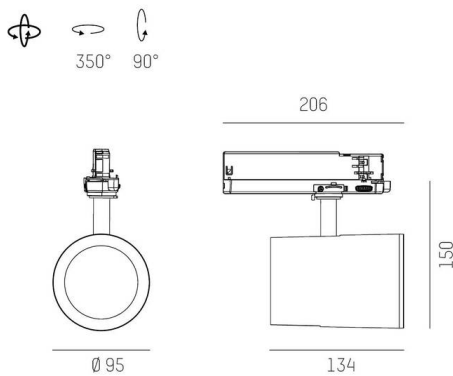

SHOP STAR

608-003020849040v2

SHOPSTAR LEAN TRACK TRACK SPOTLIGHT WITH 3 PH ADAPTER made of aluminium, grey, similar to RAL 9006, high-efficiently vacuum deposited aluminium reflector beam 35°, light output direct, swiveling 350, tilting 90, with converter, max. 850mA, dimmability: not dimmable, adapter/ceiling base grey, IP20

SKETCH

TECHNICAL DETAILS

Light source	LED
System performance [W]	34
Luminous flux [lm]	3100
Current sec. [mA]	850
Colour temperature	3000K
CRI	PREMIUM >90
Optics	vacuum deposited aluminium reflector
Converter	with converter
Dimmability	not dimmable
Light emission area	direct
Beam angle	35°
Voltage	220-240V 50/60Hz
Length [mm]	134
Height [mm]	150
Diameter [mm]	95
IP protection class	IP20
IP protection class	protection cl. II
Material	aluminium
Colour of body	grey
RAL	9006
Colour of adapter / ceiling base	grey
Lifetime [h]	L80 B10 50 000
Energy efficiency class	E
Number of luminaires B16A	47
Net weight [kg]	0.94
EAN number	9010870128637

LIGHT DISTRIBUTION CURVE

Energy label

The values are rated values. Power and luminous flux are initially subject to a tolerance of +/- 10%.
Colour temperature tolerance: +/- 150 K. The values apply to an ambient temperature of 25°C unless otherwise specified.