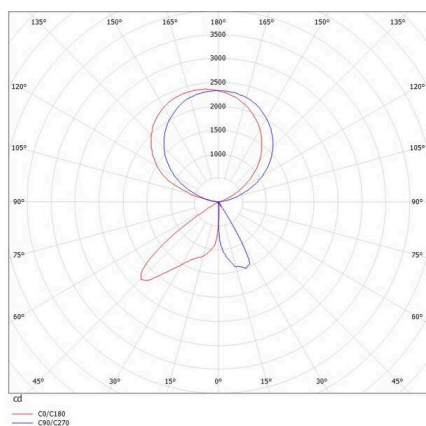

CONCEPT

723-00111011455t

CONCEPT LEFT F FLOOR LAMP made of aluminium, white, similar to RAL 9016, microfaceted free-form reflector beam for single workplace, light output direct / indirect 30:70, UGR <19, with converter, max. 1500mA, dimmability: Push Dim, cable black, IP20 Membrane switch with USB connection (max.1A)

SKETCH

TECHNICAL DETAILS

Light source	LED
System performance [W]	70
Luminous flux [lm]	7710
Current sec. [mA]	1500
Colour temperature	4000K
CRI	>80
UGR	<19
Optics	microfaceted free-form reflector
Converter	with converter
Dimmability	Push Dim
Light emission area	direct / indirect 30:70
Beam angle	for single workplace
Voltage	220-240V AC/DC
Length [mm]	355
Width [mm]	131
Height [mm]	2077
IP protection class	IP20
IP protection class	protection cl. I
Material	aluminium
Colour of body	white
RAL	9016
Cable	black
Lifetime [h]	L80 B10 50 000
Energy efficiency class	D
Number of luminaires B16A	24
Net weight [kg]	12.82
EAN number	9010506307948

LIGHT DISTRIBUTION CURVE

Energy label

The values are rated values. Power and luminous flux are initially subject to a tolerance of +/- 10%.  
Colour temperature tolerance: +/- 150 K. The values apply to an ambient temperature of 25°C unless otherwise specified.