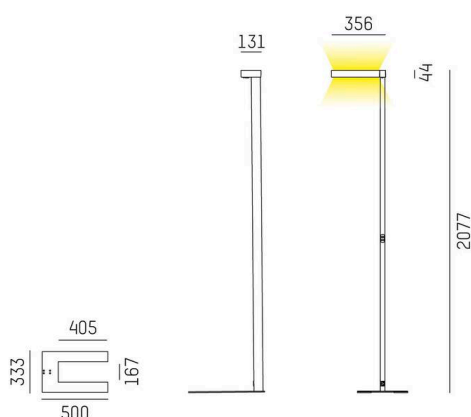

CONCEPT

723-00111011455t

CONCEPT LEFT F FLOOR LAMP made of aluminium, white, similar to RAL 9016, microfaceted free-form reflector beam for single workplace, light output direct / indirect 30:70, UGR <19, with converter, max. 1500mA, dimmability: Push Dim, cable black, IP20 Membrane switch with USB connection (max.1A)

SKETCH

TECHNICAL DETAILS

Light source	LED
System performance [W]	70
Luminous flux [lm]	7710
Current sec. [mA]	1500
Colour temperature	4000K
CRI	>80
UGR	<19
Optics	microfaceted free-form reflector
Converter	with converter
Dimmability	Push Dim
Light emission area	direct / indirect 30:70
Beam angle	for single workplace
Voltage	220-240V AC/DC
Length [mm]	355
Width [mm]	131
Height [mm]	2077
IP protection class	IP20
IP protection class	protection cl. I
Material	aluminium
Colour of body	white
RAL	9016
Cable	black
Lifetime [h]	L80 B10 50 000
Energy efficiency class	D
Number of luminaires B16A	24
Net weight [kg]	12.82
EAN number	9010506307948

LIGHT DISTRIBUTION CURVE

Energy label

The values are rated values. Power and luminous flux are initially subject to a tolerance of +/- 10%.  
Colour temperature tolerance: +/- 150 K. The values apply to an ambient temperature of 25°C unless otherwise specified.