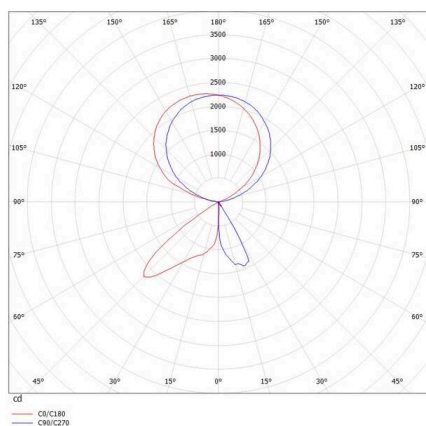

CONCEPT

723-001110119660

CONCEPT LEFT F FLOOR LAMP made of aluminium, black, similar to RAL 9005, microfaceted free-form reflector beam for single workplace, light output direct / indirect 30:70, UGR <19, with converter, max. 1500mA, dimmability: not dimmable, cable black, IP20 Membrane switch with USB connection (max.1A)

SKETCH

TECHNICAL DETAILS

Light source	LED
System performance [W]	70
Luminous flux [lm]	7400
Current sec. [mA]	1500
Colour temperature	3000K
CRI	>80
UGR	<19
Optics	microfaceted free-form reflector
Converter	with converter
Dimmability	not dimmable
Light emission area	direct / indirect 30:70
Beam angle	for single workplace
Voltage	220-240V AC/DC
Length [mm]	355
Width [mm]	131
Height [mm]	2077
IP protection class	IP20
IP protection class	protection cl. I
Material	aluminium
Colour of body	black
RAL	9005
Cable	black
Lifetime [h]	L80 B10 50 000
Energy efficiency class	D
Number of luminaires B16A	24
Net weight [kg]	12.73
EAN number	9010506307931

LIGHT DISTRIBUTION CURVE

Energy label

The values are rated values. Power and luminous flux are initially subject to a tolerance of +/- 10%. Colour temperature tolerance: +/- 150 K. The values apply to an ambient temperature of 25°C unless otherwise specified.