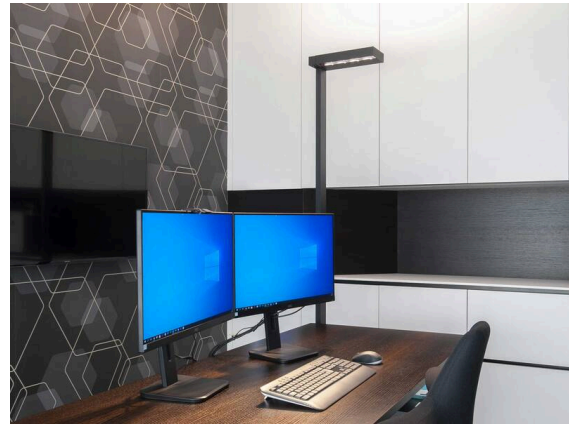

CONCEPT

723-00111011966t

CONCEPT LEFT F FLOOR LAMP made of aluminium, black, similar to RAL 9005, microfaceted free-form reflector beam for single workplace, light output direct / indirect 30:70, UGR <19, with converter, max. 1500mA, dimmability: Push Dim, cable black, IP20 Membrane switch with USB connection (max.1A)

SKETCH

TECHNICAL DETAILS

Light source	LED
System performance [W]	70
Luminous flux [lm]	7400
Current sec. [mA]	1500
Colour temperature	3000K
CRI	>80
UGR	<19
Optics	microfaceted free-form reflector
Converter	with converter
Dimmability	Push Dim
Light emission area	direct / indirect 30:70
Beam angle	for single workplace
Voltage	220-240V AC/DC
Length [mm]	355
Width [mm]	131
Height [mm]	2077
IP protection class	IP20
IP protection class	protection cl. I
Material	aluminium
Colour of body	black
RAL	9005
Cable	black
Lifetime [h]	L80 B10 50 000
Energy efficiency class	D
Number of luminaires B16A	24
Net weight [kg]	12.68
EAN number	9010506308044