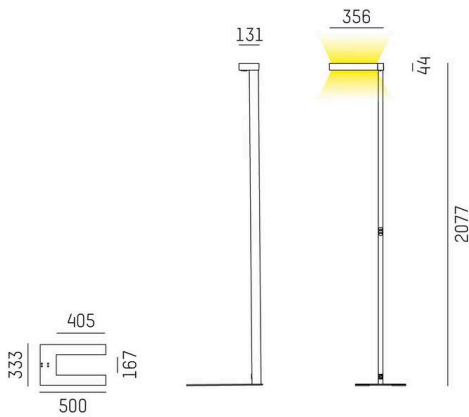

CONCEPT

723-00111011966t

CONCEPT LEFT F FLOOR LAMP made of aluminium, black, similar to RAL 9005, microfaceted free-form reflector beam for single workplace, light output direct / indirect 30:70, UGR <19, with converter, max. 1500mA, dimmability: Push Dim, cable black, IP20 Membrane switch with USB connection (max.1A)

SKETCH

TECHNICAL DETAILS

Light source	LED
System performance [W]	70
Luminous flux [lm]	7400
Current sec. [mA]	1500
Colour temperature	3000K
CRI	>80
UGR	<19
Optics	microfaceted free-form reflector
Converter	with converter
Dimmability	Push Dim
Light emission area	direct / indirect 30:70
Beam angle	for single workplace
Voltage	220-240V AC/DC
Length [mm]	355
Width [mm]	131
Height [mm]	2077
IP protection class	IP20
IP protection class	protection cl. I
Material	aluminium
Colour of body	black
RAL	9005
Cable	black
Lifetime [h]	L80 B10 50 000
Energy efficiency class	D
Number of luminaires B16A	24
Net weight [kg]	12.68
EAN number	9010506308044

LIGHT DISTRIBUTION CURVE

Energy label

The values are rated values. Power and luminous flux are initially subject to a tolerance of +/- 10%.  
Colour temperature tolerance: +/- 150 K. The values apply to an ambient temperature of 25°C unless otherwise specified.