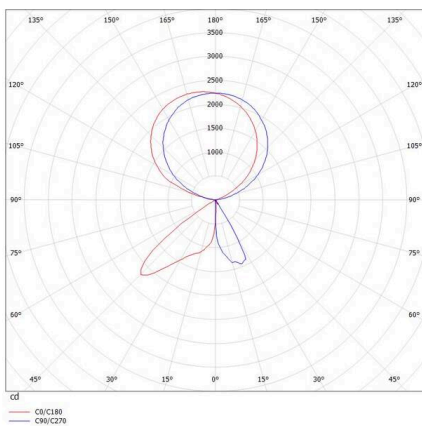

CONCEPT

723-00111011966t

CONCEPT LEFT F FLOOR LAMP made of aluminium, black, similar to RAL 9005, microfaceted free-form reflector beam for single workplace, light output direct / indirect 30:70, UGR <19, with converter, max. 1500mA, dimmability: Push Dim, cable black, IP20 Membrane switch with USB connection (max.1A)

SKETCH

TECHNICAL DETAILS

Light source	LED
System performance [W]	70
Luminous flux [lm]	7400
Current sec. [mA]	1500
Colour temperature	3000K
CRI	>80
UGR	<19
Optics	microfaceted free-form reflector
Converter	with converter
Dimmability	Push Dim
Light emission area	direct / indirect 30:70
Beam angle	for single workplace
Voltage	220-240V AC/DC
Length [mm]	355
Width [mm]	131
Height [mm]	2077
IP protection class	IP20
IP protection class	protection cl. I
Material	aluminium
Colour of body	black
RAL	9005
Cable	black
Lifetime [h]	L80 B10 50 000
Energy efficiency class	D
Number of luminaires B16A	24
Net weight [kg]	12.68
EAN number	9010506308044

LIGHT DISTRIBUTION CURVE

Energy label

The values are rated values. Power and luminous flux are initially subject to a tolerance of +/- 10%.  
Colour temperature tolerance: +/- 150 K. The values apply to an ambient temperature of 25°C unless otherwise specified.