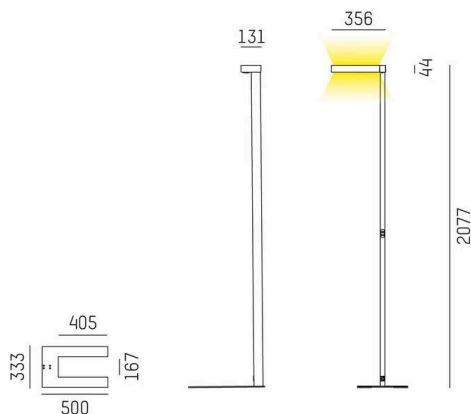

CONCEPT

723-00111011955t

CONCEPT LEFT F FLOOR LAMP made of aluminium, white, similar to RAL 9016, microfaceted free-form reflector beam for single workplace, light output direct / indirect 30:70, UGR <19, with converter, max. 1500mA, dimmability: Push Dim, cable black, IP20 Membrane switch with USB connection (max.1A)

SKETCH

TECHNICAL DETAILS

Light source	LED
System performance [W]	70
Luminous flux [lm]	7400
Current sec. [mA]	1500
Colour temperature	3000K
CRI	>80
UGR	<19
Optics	microfaceted free-form reflector
Converter	with converter
Dimmability	Push Dim
Light emission area	direct / indirect 30:70
Beam angle	for single workplace
Voltage	220-240V AC/DC
Length [mm]	355
Width [mm]	131
Height [mm]	2077
IP protection class	IP20
IP protection class	protection cl. I
Material	aluminium
Colour of body	white
RAL	9016
Cable	black
Lifetime [h]	L80 B10 50 000
Energy efficiency class	D
Number of luminaires B16A	24
Net weight [kg]	12.82
EAN number	9010506308006

LIGHT DISTRIBUTION CURVE

Energy label

The values are rated values. Power and luminous flux are initially subject to a tolerance of +/- 10%.
Colour temperature tolerance: +/- 150 K. The values apply to an ambient temperature of 25°C unless otherwise specified.