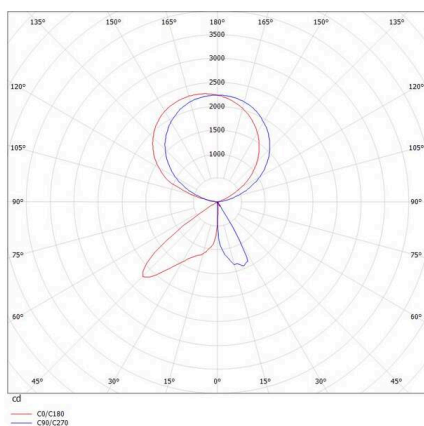

CONCEPT

723-00111011955t

CONCEPT LEFT F FLOOR LAMP made of aluminium, white, similar to RAL 9016, microfaceted free-form reflector beam for single workplace, light output direct / indirect 30:70, UGR <19, with converter, max. 1500mA, dimmability: Push Dim, cable black, IP20 Membrane switch with USB connection (max.1A)

SKETCH

TECHNICAL DETAILS

Light source	LED
System performance [W]	70
Luminous flux [lm]	7400
Current sec. [mA]	1500
Colour temperature	3000K
CRI	>80
UGR	<19
Optics	microfaceted free-form reflector
Converter	with converter
Dimmability	Push Dim
Light emission area	direct / indirect 30:70
Beam angle	for single workplace
Voltage	220-240V AC/DC
Length [mm]	355
Width [mm]	131
Height [mm]	2077
IP protection class	IP20
IP protection class	protection cl. I
Material	aluminium
Colour of body	white
RAL	9016
Cable	black
Lifetime [h]	L80 B10 50 000
Energy efficiency class	D
Number of luminaires B16A	24
Net weight [kg]	12.82
EAN number	9010506308006

LIGHT DISTRIBUTION CURVE

Energy label

The values are rated values. Power and luminous flux are initially subject to a tolerance of +/- 10%.
Colour temperature tolerance: +/- 150 K. The values apply to an ambient temperature of 25°C unless otherwise specified.