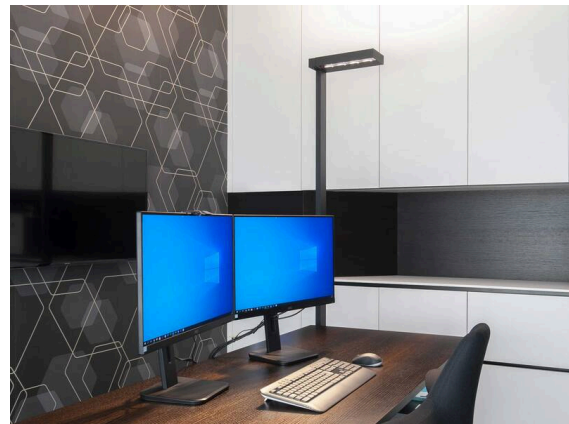

CONCEPT

723-00111011955t

CONCEPT LEFT F FLOOR LAMP made of aluminium, white, similar to RAL 9016, microfaceted free-form reflector beam for single workplace, light output direct / indirect 30:70, UGR <19, with converter, max. 1500mA, dimmability: Push Dim, cable black, IP20 Membrane switch with USB connection (max.1A)

SKETCH

TECHNICAL DETAILS

Light source	LED
System performance [W]	70
Luminous flux [lm]	7400
Current sec. [mA]	1500
Colour temperature	3000K
CRI	>80
UGR	<19
Optics	microfaceted free-form reflector
Converter	with converter
Dimmability	Push Dim
Light emission area	direct / indirect 30:70
Beam angle	for single workplace
Voltage	220-240V AC/DC
Length [mm]	355
Width [mm]	131
Height [mm]	2077
IP protection class	IP20
IP protection class	protection cl. I
Material	aluminium
Colour of body	white
RAL	9016
Cable	black
Lifetime [h]	L80 B10 50 000
Energy efficiency class	D
Number of luminaires B16A	24
Net weight [kg]	12.82
EAN number	9010506308006