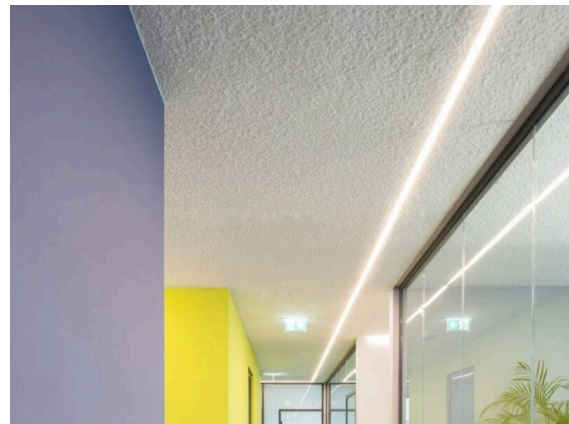

RIDE

577-225leer

RIDE PROFIL R LED STRIP PROFILE white, similar to RAL 9016, dimmability: not dimmable, IP20

SKETCH

TECHNICAL DETAILS

|                       |               |
|-----------------------|---------------|
| Dimmability           | not dimmable  |
| Width [mm]            | 44            |
| Height [mm]           | 35            |
| Ceiling cutout [mm]   | 37mm x L-3mm  |
| Mounting depth [mm]   | 75            |
| IP protection class   | IP20          |
| Colour of body<br>RAL | white<br>9016 |
| Net weight [kg]       | 1.21          |
| EAN number            | 9008905485367 |