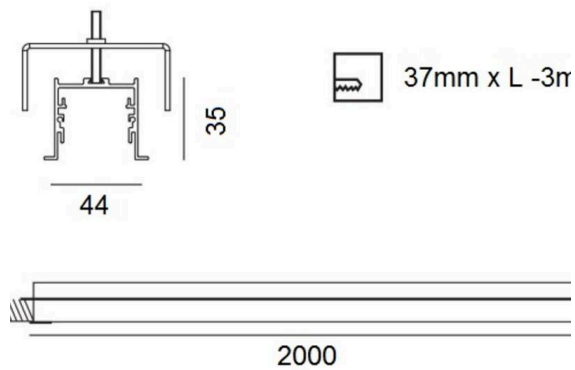

RIDE

577-225leer

RIDE PROFIL R LED STRIP PROFILE white, similar to RAL 9016, dimmability: not dimmable, IP20

SKETCH

TECHNICAL DETAILS

|                       |               |
|-----------------------|---------------|
| Dimmability           | not dimmable  |
| Width [mm]            | 44            |
| Height [mm]           | 35            |
| Ceiling cutout [mm]   | 37mm x L-3mm  |
| Mounting depth [mm]   | 75            |
| IP protection class   | IP20          |
| Colour of body<br>RAL | white<br>9016 |
| Net weight [kg]       | 1.21          |
| EAN number            | 9008905485367 |

Energy label

The values are rated values. Power and luminous flux are initially subject to a tolerance of +/- 10%.  
Colour temperature tolerance: +/- 150 K. The values apply to an ambient temperature of 25°C unless otherwise specified.