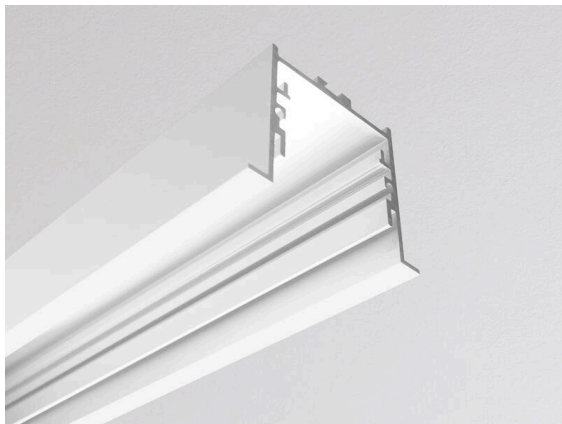

RIDE

577-225leer

RIDE PROFIL R LED STRIP PROFILE white, similar to RAL 9016, dimmability: not dimmable, IP20

SKETCH

TECHNICAL DETAILS

|                       |               |
|-----------------------|---------------|
| Dimmability           | not dimmable  |
| Width [mm]            | 44            |
| Height [mm]           | 35            |
| Ceiling cutout [mm]   | 37mm x L-3mm  |
| Mounting depth [mm]   | 75            |
| IP protection class   | IP20          |
| Colour of body<br>RAL | white<br>9016 |
| Net weight [kg]       | 1.21          |
| EAN number            | 9008905485367 |