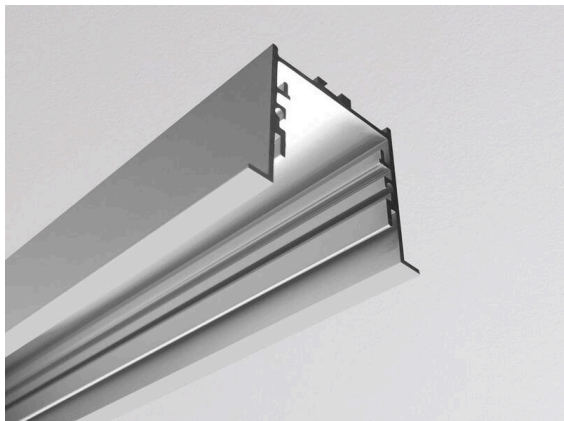

RIDE

577-228leer

RIDE PROFIL R LED STRIP PROFILE natural anodised, dimmability: not dimmable, IP20

SKETCH

TECHNICAL DETAILS

Dimmability	not dimmable
Width [mm]	44
Height [mm]	35
Ceiling cutout [mm]	37mm x L-3mm
Mounting depth [mm]	75
IP protection class	IP20
Colour of body	aluminium anodised
Net weight [kg]	1.21
EAN number	9008905485350