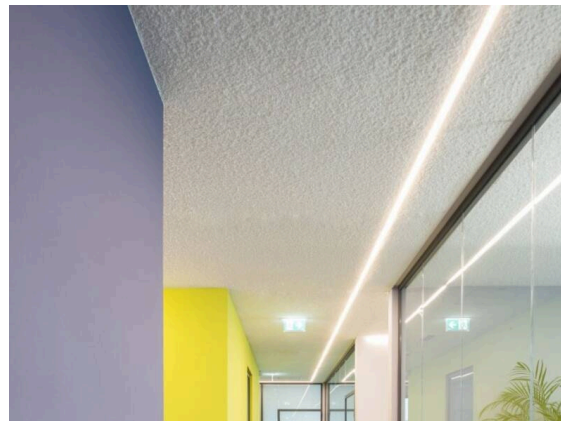

RIDE

577-228leer

RIDE PROFIL R LED STRIP PROFILE natural anodised, dimmability: not dimmable, IP20

SKETCH

TECHNICAL DETAILS

Dimmability	not dimmable
Width [mm]	44
Height [mm]	35
Ceiling cutout [mm]	37mm x L-3mm
Mounting depth [mm]	75
IP protection class	IP20
Colour of body	aluminium anodised
Net weight [kg]	1.21
EAN number	9008905485350