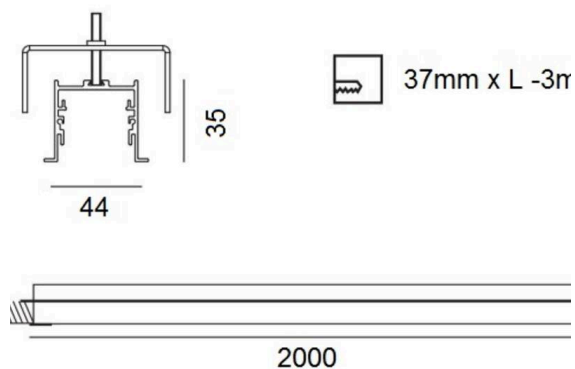

RIDE

577-228leer

RIDE PROFIL R LED STRIP PROFILE natural anodised, dimmability: not dimmable, IP20

SKETCH

TECHNICAL DETAILS

Dimmability	not dimmable
Width [mm]	44
Height [mm]	35
Ceiling cutout [mm]	37mm x L-3mm
Mounting depth [mm]	75
IP protection class	IP20
Colour of body	aluminium anodised
Net weight [kg]	1.21
EAN number	9008905485350

Energy label

The values are rated values. Power and luminous flux are initially subject to a tolerance of +/- 10%.
 Colour temperature tolerance: +/- 150 K. The values apply to an ambient temperature of 25°C unless otherwise specified.