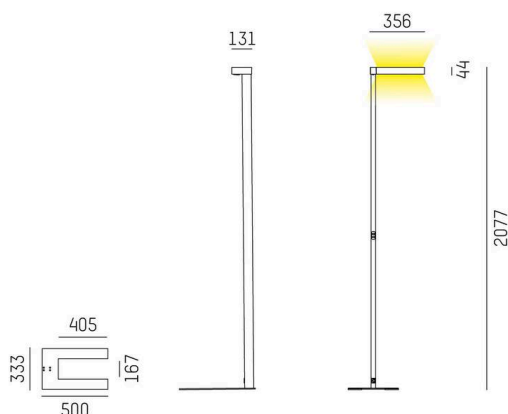

CONCEPT

723-00112011966k

CONCEPT RIGHT F FLOOR LAMP made of aluminium, black, similar to RAL 9005, microfaceted free-form reflector beam for single workplace, light output direct / indirect 30:70, UGR <19, with converter, max. 1500mA, dimmability: motion daylight, with motion detector and daylight control, cable black, IP20 Membrane switch with USB connection (max.1A)

SKETCH

TECHNICAL DETAILS

Light source	LED
System performance [W]	70
Luminous flux [lm]	7400
Current sec. [mA]	1500
Colour temperature	3000K
CRI	>80
UGR	<19
Optics	microfaceted free-form reflector
Converter	with converter
Dimmability	motion daylight
Light emission area	direct / indirect 30:70
Beam angle	for single workplace
Voltage	220-240V AC/DC
Motion detector	with motion detector and daylight control

Length [mm]	355
Width [mm]	131
Height [mm]	2077
IP protection class	IP20
IP protection class	protection cl. I

LIGHT DISTRIBUTION CURVE

Material	aluminium
Colour of body	black
RAL	9005
Cable	black
Lifetime [h]	L80 B10 50 000
Energy efficiency class	D
Number of luminaires B16A	18

Net weight [kg]	13.13
EAN number	9010506338102

Energy label

The values are rated values. Power and luminous flux are initially subject to a tolerance of +/- 10%.
Colour temperature tolerance: +/- 150 K. The values apply to an ambient temperature of 25°C unless otherwise specified.