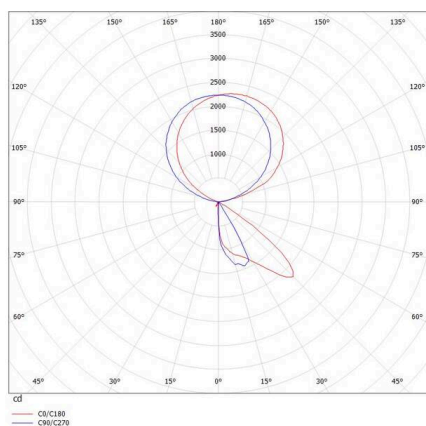

SKETCH

TECHNICAL DETAILS

Light source	LED
System performance [W]	70
Luminous flux [lm]	7400
Current sec. [mA]	1500
Colour temperature	3000K
CRI	>80
UGR	<19
Optics	microfaceted free-form reflector
Converter	with converter
Dimmability	motion daylight
Light emission area	direct / indirect 30:70
Beam angle	for single workplace
Voltage	220-240V AC/DC
Motion detector	with motion detector and daylight control

Length [mm]	355
Width [mm]	131
Height [mm]	2077
IP protection class	IP20
IP protection class	protection cl. I

LIGHT DISTRIBUTION CURVE

Material	aluminium
Colour of body	black
RAL	9005
Cable	black
Lifetime [h]	L80 B10 50 000
Energy efficiency class	D
Number of luminaires B16A	18

Net weight [kg]	13.13
EAN number	9010506338102

Energy label

The values are rated values. Power and luminous flux are initially subject to a tolerance of +/- 10%.
Colour temperature tolerance: +/- 150 K. The values apply to an ambient temperature of 25°C unless otherwise specified.