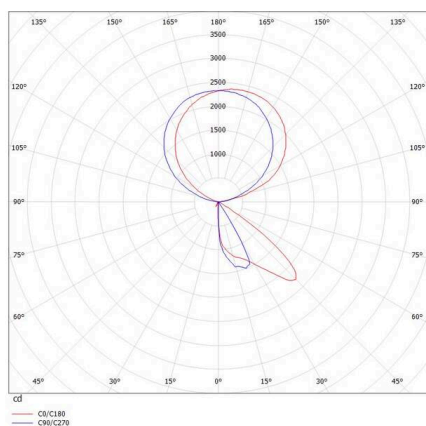

CONCEPT

723-00112011466k

CONCEPT RIGHT F FLOOR LAMP made of aluminium, black, similar to RAL 9005, microfaceted free-form reflector beam for single workplace, light output direct / indirect 30:70, UGR <19, with converter, max. 1500mA, dimmability: motion daylight, with motion detector and daylight control, cable black, IP20 Membrane switch with USB connection (max.1A)

SKETCH

TECHNICAL DETAILS

Light source	LED
System performance [W]	70
Luminous flux [lm]	7710
Current sec. [mA]	1500
Colour temperature	4000K
CRI	>80
UGR	<19
Optics	microfaceted free-form reflector
Converter	with converter
Dimmability	motion daylight
Light emission area	direct / indirect 30:70
Beam angle	for single workplace
Voltage	220-240V AC/DC
Motion detector	with motion detector and daylight control
Length [mm]	355
Width [mm]	131
Height [mm]	2077
IP protection class	IP20
IP protection class	protection cl. I
Material	aluminium
Colour of body	black
RAL	9005
Cable	black
Lifetime [h]	L80 B10 50 000
Energy efficiency class	D
Number of luminaires B16A	18
Net weight [kg]	13.13
EAN number	9010506338096

LIGHT DISTRIBUTION CURVE

Energy label

The values are rated values. Power and luminous flux are initially subject to a tolerance of +/- 10%.
 Colour temperature tolerance: +/- 150 K. The values apply to an ambient temperature of 25°C unless otherwise specified.