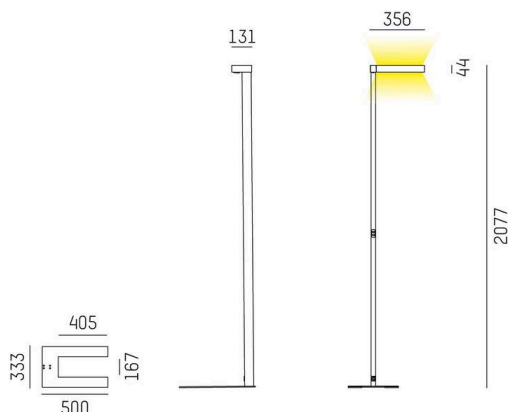

CONCEPT

723-00112011466k

CONCEPT RIGHT F FLOOR LAMP made of aluminium, black, similar to RAL 9005, microfaceted free-form reflector beam for single workplace, light output direct / indirect 30:70, UGR <19, with converter, max. 1500mA, dimmability: motion daylight, with motion detector and daylight control, cable black, IP20 Membrane switch with USB connection (max.1A)

SKETCH

TECHNICAL DETAILS

Light source	LED
System performance [W]	70
Luminous flux [lm]	7710
Current sec. [mA]	1500
Colour temperature	4000K
CRI	>80
UGR	<19
Optics	microfaceted free-form reflector
Converter	with converter
Dimmability	motion daylight
Light emission area	direct / indirect 30:70
Beam angle	for single workplace
Voltage	220-240V AC/DC
Motion detector	with motion detector and daylight control
Length [mm]	355
Width [mm]	131
Height [mm]	2077
IP protection class	IP20
IP protection class	protection cl. I
Material	aluminium
Colour of body	black
RAL	9005
Cable	black
Lifetime [h]	L80 B10 50 000
Energy efficiency class	D
Number of luminaires B16A	18
Net weight [kg]	13.13
EAN number	9010506338096

LIGHT DISTRIBUTION CURVE

Energy label

The values are rated values. Power and luminous flux are initially subject to a tolerance of +/- 10%.
 Colour temperature tolerance: +/- 150 K. The values apply to an ambient temperature of 25°C unless otherwise specified.