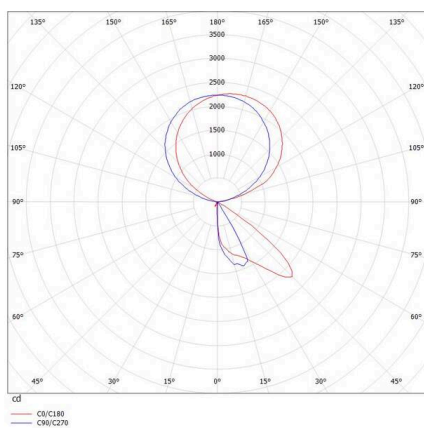

CONCEPT

723-00112011955k

CONCEPT RIGHT F FLOOR LAMP made of aluminium, white, similar to RAL 9016, microfaceted free-form reflector beam for single workplace, light output direct / indirect 30:70, UGR <19, with converter, max. 1500mA, dimmability: motion daylight, with motion detector and daylight control, cable black, IP20 Membrane switch with USB connection (max.1A)

SKETCH

TECHNICAL DETAILS

Light source	LED
System performance [W]	70
Luminous flux [lm]	7400
Current sec. [mA]	1500
Colour temperature	3000K
CRI	>80
UGR	<19
Optics	microfaceted free-form reflector
Converter	with converter
Dimmability	motion daylight
Light emission area	direct / indirect 30:70
Beam angle	for single workplace
Voltage	220-240V AC/DC
Motion detector	with motion detector and daylight control
Length [mm]	355
Width [mm]	131
Height [mm]	2077
IP protection class	IP20
IP protection class	protection cl. I
Material	aluminium
Colour of body	white
RAL	9016
Cable	black
Lifetime [h]	L80 B10 50 000
Energy efficiency class	D
Number of luminaires B16A	18
Net weight [kg]	13.13
EAN number	9010506338089

LIGHT DISTRIBUTION CURVE

Energy label

The values are rated values. Power and luminous flux are initially subject to a tolerance of +/- 10%.  
 Colour temperature tolerance: +/- 150 K. The values apply to an ambient temperature of 25°C unless otherwise specified.