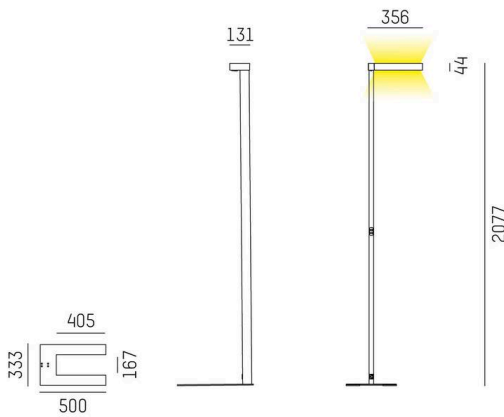

CONCEPT

723-00112011955k

CONCEPT RIGHT F FLOOR LAMP made of aluminium, white, similar to RAL 9016, microfaceted free-form reflector beam for single workplace, light output direct / indirect 30:70, UGR <19, with converter, max. 1500mA, dimmability: motion daylight, with motion detector and daylight control, cable black, IP20 Membrane switch with USB connection (max.1A)

SKETCH

TECHNICAL DETAILS

Light source	LED
System performance [W]	70
Luminous flux [lm]	7400
Current sec. [mA]	1500
Colour temperature	3000K
CRI	>80
UGR	<19
Optics	microfaceted free-form reflector
Converter	with converter
Dimmability	motion daylight
Light emission area	direct / indirect 30:70
Beam angle	for single workplace
Voltage	220-240V AC/DC
Motion detector	with motion detector and daylight control
Length [mm]	355
Width [mm]	131
Height [mm]	2077
IP protection class	IP20
IP protection class	protection cl. I
Material	aluminium
Colour of body	white
RAL	9016
Cable	black
Lifetime [h]	L80 B10 50 000
Energy efficiency class	D
Number of luminaires B16A	18
Net weight [kg]	13.13
EAN number	9010506338089

LIGHT DISTRIBUTION CURVE

Energy label

The values are rated values. Power and luminous flux are initially subject to a tolerance of +/- 10%.  
 Colour temperature tolerance: +/- 150 K. The values apply to an ambient temperature of 25°C unless otherwise specified.