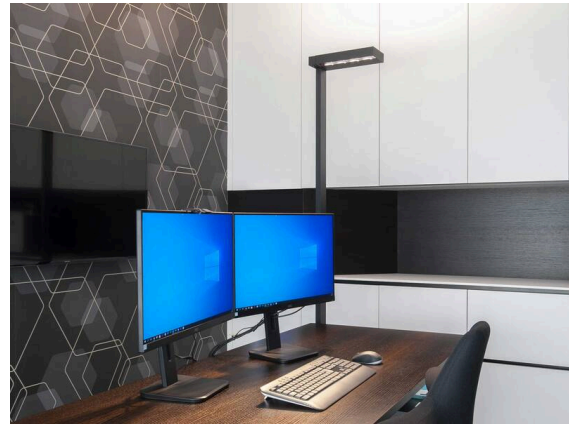

CONCEPT

723-00112011955k

CONCEPT RIGHT F FLOOR LAMP made of aluminium, white, similar to RAL 9016, microfaceted free-form reflector beam for single workplace, light output direct / indirect 30:70, UGR <19, with converter, max. 1500mA, dimmability: motion daylight, with motion detector and daylight control, cable black, IP20 Membrane switch with USB connection (max.1A)

SKETCH

TECHNICAL DETAILS

Light source	LED
System performance [W]	70
Luminous flux [lm]	7400
Current sec. [mA]	1500
Colour temperature	3000K
CRI	>80
UGR	<19
Optics	microfaceted free-form reflector
Converter	with converter
Dimmability	motion daylight
Light emission area	direct / indirect 30:70
Beam angle	for single workplace
Voltage	220-240V AC/DC
Motion detector	with motion detector and daylight control
Length [mm]	355
Width [mm]	131
Height [mm]	2077
IP protection class	IP20
IP protection class	protection cl. I
Material	aluminium
Colour of body	white
RAL	9016
Cable	black
Lifetime [h]	L80 B10 50 000
Energy efficiency class	D
Number of luminaires B16A	18
Net weight [kg]	13.13
EAN number	9010506338089