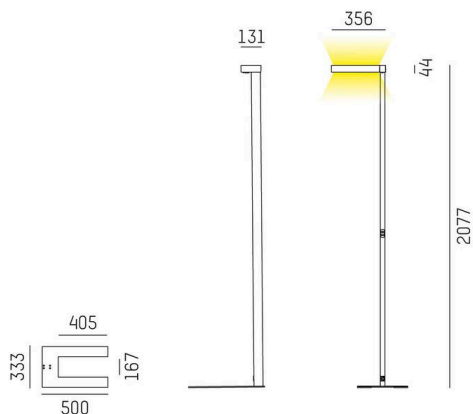

CONCEPT

723-00111011466k

CONCEPT LEFT F FLOOR LAMP made of aluminium, black, similar to RAL 9005, microfaceted free-form reflector beam for single workplace, light output direct / indirect 30:70, UGR <19, with converter, max. 1500mA, dimmability: motion daylight, with motion detector and daylight control, cable black, IP20 Membrane switch with USB connection (max.1A)

SKETCH

TECHNICAL DETAILS

Light source	LED
System performance [W]	70
Luminous flux [lm]	7710
Current sec. [mA]	1500
Colour temperature	4000K
CRI	>80
UGR	<19
Optics	microfaceted free-form reflector
Converter	with converter
Dimmability	motion daylight
Light emission area	direct / indirect 30:70
Beam angle	for single workplace
Voltage	220-240V AC/DC
Motion detector	with motion detector and daylight control
Length [mm]	355
Width [mm]	131
Height [mm]	2077
IP protection class	IP20
IP protection class	protection cl. I

LIGHT DISTRIBUTION CURVE

Material	aluminium
Colour of body	black
RAL	9005
Cable	black
Lifetime [h]	L80 B10 50 000
Energy efficiency class	D
Number of luminaires B16A	18
Net weight [kg]	13.01
EAN number	9010506338058

Energy label

The values are rated values. Power and luminous flux are initially subject to a tolerance of +/- 10%.  
Colour temperature tolerance: +/- 150 K. The values apply to an ambient temperature of 25°C unless otherwise specified.