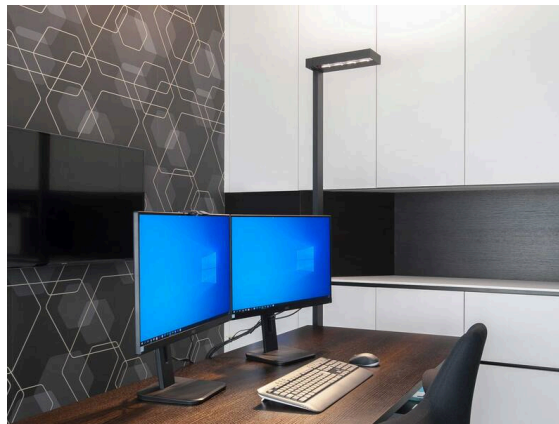

CONCEPT

723-00111011466k

CONCEPT LEFT F FLOOR LAMP made of aluminium, black, similar to RAL 9005, microfaceted free-form reflector beam for single workplace, light output direct / indirect 30:70, UGR <19, with converter, max. 1500mA, dimmability: motion daylight, with motion detector and daylight control, cable black, IP20 Membrane switch with USB connection (max.1A)

SKETCH

TECHNICAL DETAILS

Light source	LED
System performance [W]	70
Luminous flux [lm]	7710
Current sec. [mA]	1500
Colour temperature	4000K
CRI	>80
UGR	<19
Optics	microfaceted free-form reflector
Converter	with converter
Dimmability	motion daylight
Light emission area	direct / indirect 30:70
Beam angle	for single workplace
Voltage	220-240V AC/DC
Motion detector	with motion detector and daylight control
Length [mm]	355
Width [mm]	131
Height [mm]	2077
IP protection class	IP20
IP protection class	protection cl. I

LIGHT DISTRIBUTION CURVE

Material	aluminium
Colour of body	black
RAL	9005
Cable	black
Lifetime [h]	L80 B10 50 000
Energy efficiency class	D
Number of luminaires B16A	18
Net weight [kg]	13.01
EAN number	9010506338058