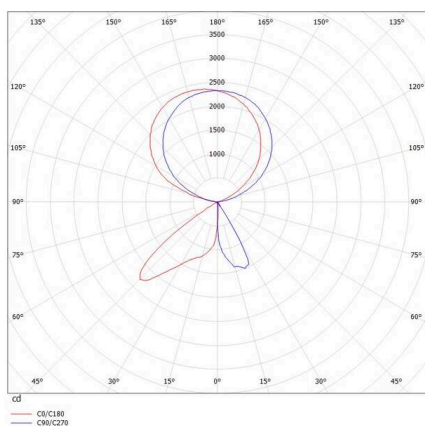

CONCEPT

723-00111011466k

CONCEPT LEFT F FLOOR LAMP made of aluminium, black, similar to RAL 9005, microfaceted free-form reflector beam for single workplace, light output direct / indirect 30:70, UGR <19, with converter, max. 1500mA, dimmability: motion daylight, with motion detector and daylight control, cable black, IP20 Membrane switch with USB connection (max.1A)

SKETCH

TECHNICAL DETAILS

Light source	LED
System performance [W]	70
Luminous flux [lm]	7710
Current sec. [mA]	1500
Colour temperature	4000K
CRI	>80
UGR	<19
Optics	microfaceted free-form reflector
Converter	with converter
Dimmability	motion daylight
Light emission area	direct / indirect 30:70
Beam angle	for single workplace
Voltage	220-240V AC/DC
Motion detector	with motion detector and daylight control
Length [mm]	355
Width [mm]	131
Height [mm]	2077
IP protection class	IP20
IP protection class	protection cl. I

LIGHT DISTRIBUTION CURVE

Material	aluminium
Colour of body	black
RAL	9005
Cable	black
Lifetime [h]	L80 B10 50 000
Energy efficiency class	D
Number of luminaires B16A	18
Net weight [kg]	13.01
EAN number	9010506338058

Energy label

The values are rated values. Power and luminous flux are initially subject to a tolerance of +/- 10%.  
Colour temperature tolerance: +/- 150 K. The values apply to an ambient temperature of 25°C unless otherwise specified.