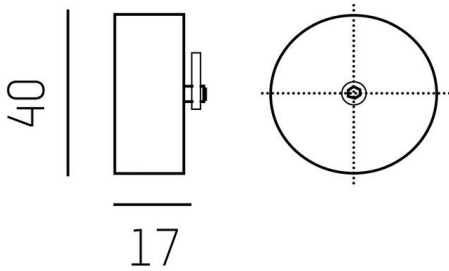

LOG OUT UP & DOWN

581-109

installation set for wall mounting, every 1000mm - 1set

TECHNICAL DETAILS

Dimmability	not dimmable
Width [mm]	17
Diameter [mm]	40
IP protection class	IP20
Colour of body	chrome
Net weight [kg]	0.28
EAN number	9008905377976

Energy label

SKETCH

The values are rated values. Power and luminous flux are initially subject to a tolerance of +/- 10%.
Colour temperature tolerance: +/- 150 K. The values apply to an ambient temperature of 25°C unless otherwise specified.