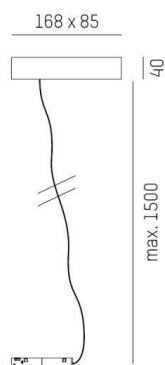

## VALO

720-00128000550

## TECHNICAL DETAILS

System performance [W]	MAX. 70
Converter	with converter
Dimmability	not dimmable
Voltage	220-240V 50/60Hz
Length [mm]	168
Width [mm]	85
Height [mm]	40
Length pendant [mm]	4000
IP protection class	IP20
IP protection class	protection cl. I
Material	steel sheet
Colour of body	white
RAL	9016
Colour of adapter / ceiling base	white
Cable	transparent
Number of luminaires B16A	30
Net weight [kg]	1.39
EAN number	9010506310016

## SKETCH

Energy label

The values are rated values. Power and luminous flux are initially subject to a tolerance of +/- 10%.  
Colour temperature tolerance: +/- 150 K. The values apply to an ambient temperature of 25°C unless otherwise specified.