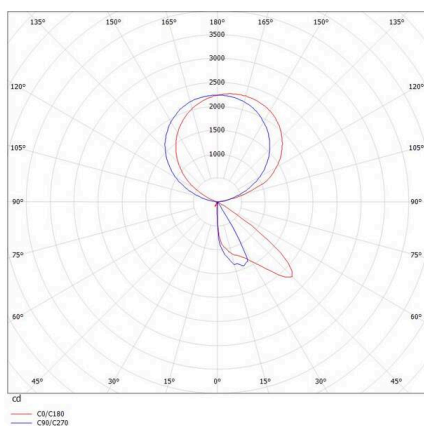

CONCEPT

723-00112011966t

CONCEPT RIGHT F FLOOR LAMP made of aluminium, black, similar to RAL 9005, microfaceted free-form reflector beam for single workplace, light output direct / indirect 30:70, UGR <19, with converter, max. 1500mA, dimmability: Push Dim, cable black, IP20 Membrane switch with USB connection (max.1A)

SKETCH

TECHNICAL DETAILS

Light source	LED
System performance [W]	70
Luminous flux [lm]	7400
Current sec. [mA]	1500
Colour temperature	3000K
CRI	>80
UGR	<19
Optics	microfaceted free-form reflector
Converter	with converter
Dimmability	Push Dim
Light emission area	direct / indirect 30:70
Beam angle	for single workplace
Voltage	220-240V AC/DC
Length [mm]	355
Width [mm]	131
Height [mm]	2077
IP protection class	IP20
IP protection class	protection cl. I
Material	aluminium
Colour of body	black
RAL	9005
Cable	black
Lifetime [h]	L80 B10 50 000
Energy efficiency class	D
Number of luminaires B16A	24
Net weight [kg]	12.80
EAN number	9010506308365

LIGHT DISTRIBUTION CURVE

Energy label

The values are rated values. Power and luminous flux are initially subject to a tolerance of +/- 10%.  
Colour temperature tolerance: +/- 150 K. The values apply to an ambient temperature of 25°C unless otherwise specified.