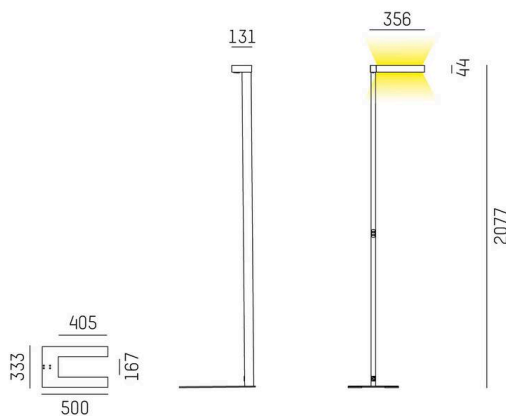

CONCEPT

723-00112011966t

CONCEPT RIGHT F FLOOR LAMP made of aluminium, black, similar to RAL 9005, microfaceted free-form reflector beam for single workplace, light output direct / indirect 30:70, UGR <19, with converter, max. 1500mA, dimmability: Push Dim, cable black, IP20 Membrane switch with USB connection (max.1A)

SKETCH

TECHNICAL DETAILS

Light source	LED
System performance [W]	70
Luminous flux [lm]	7400
Current sec. [mA]	1500
Colour temperature	3000K
CRI	>80
UGR	<19
Optics	microfaceted free-form reflector
Converter	with converter
Dimmability	Push Dim
Light emission area	direct / indirect 30:70
Beam angle	for single workplace
Voltage	220-240V AC/DC
Length [mm]	355
Width [mm]	131
Height [mm]	2077
IP protection class	IP20
IP protection class	protection cl. I
Material	aluminium
Colour of body	black
RAL	9005
Cable	black
Lifetime [h]	L80 B10 50 000
Energy efficiency class	D
Number of luminaires B16A	24
Net weight [kg]	12.80
EAN number	9010506308365

LIGHT DISTRIBUTION CURVE

Energy label

The values are rated values. Power and luminous flux are initially subject to a tolerance of +/- 10%.  
Colour temperature tolerance: +/- 150 K. The values apply to an ambient temperature of 25°C unless otherwise specified.