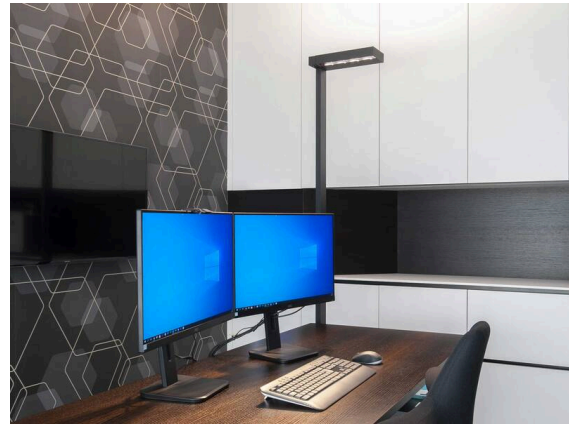

CONCEPT

723-00112011966t

CONCEPT RIGHT F FLOOR LAMP made of aluminium, black, similar to RAL 9005, microfaceted free-form reflector beam for single workplace, light output direct / indirect 30:70, UGR <19, with converter, max. 1500mA, dimmability: Push Dim, cable black, IP20 Membrane switch with USB connection (max.1A)

SKETCH

TECHNICAL DETAILS

Light source	LED
System performance [W]	70
Luminous flux [lm]	7400
Current sec. [mA]	1500
Colour temperature	3000K
CRI	>80
UGR	<19
Optics	microfaceted free-form reflector
Converter	with converter
Dimmability	Push Dim
Light emission area	direct / indirect 30:70
Beam angle	for single workplace
Voltage	220-240V AC/DC
Length [mm]	355
Width [mm]	131
Height [mm]	2077
IP protection class	IP20
IP protection class	protection cl. I
Material	aluminium
Colour of body	black
RAL	9005
Cable	black
Lifetime [h]	L80 B10 50 000
Energy efficiency class	D
Number of luminaires B16A	24
Net weight [kg]	12.80
EAN number	9010506308365