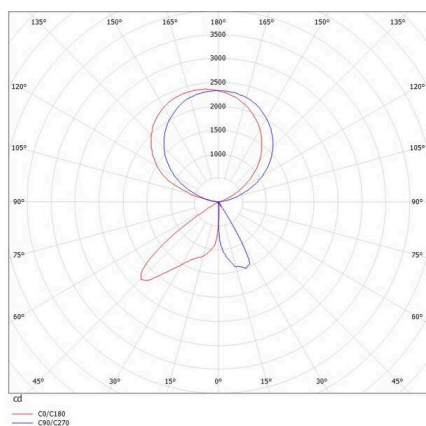

CONCEPT

723-00111011466t

CONCEPT LEFT F FLOOR LAMP made of aluminium, black, similar to RAL 9005, microfaceted free-form reflector beam for single workplace, light output direct / indirect 30:70, UGR <19, with converter, max. 1500mA, dimmability: Push Dim, cable black, IP20 Membrane switch with USB connection (max.1A)

SKETCH

TECHNICAL DETAILS

Light source	LED
System performance [W]	70
Luminous flux [lm]	7710
Current sec. [mA]	1500
Colour temperature	4000K
CRI	>80
UGR	<19
Optics	microfaceted free-form reflector
Converter	with converter
Dimmability	Push Dim
Light emission area	direct / indirect 30:70
Beam angle	for single workplace
Voltage	220-240V AC/DC
Length [mm]	355
Width [mm]	131
Height [mm]	2077
IP protection class	IP20
IP protection class	protection cl. I
Material	aluminium
Colour of body	black
RAL	9005
Cable	black
Lifetime [h]	L80 B10 50 000
Energy efficiency class	D
Number of luminaires B16A	24
Net weight [kg]	12.68
EAN number	9010506308013

LIGHT DISTRIBUTION CURVE

Energy label

The values are rated values. Power and luminous flux are initially subject to a tolerance of +/- 10%.
Colour temperature tolerance: +/- 150 K. The values apply to an ambient temperature of 25°C unless otherwise specified.