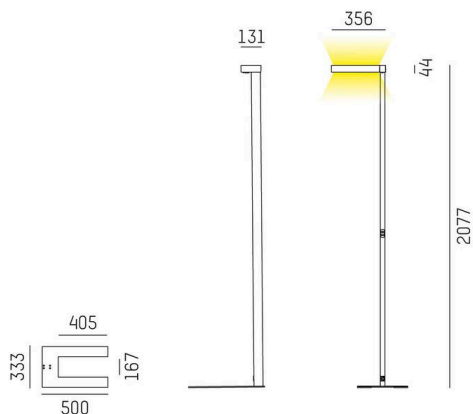

CONCEPT

723-00111011466t

CONCEPT LEFT F FLOOR LAMP made of aluminium, black, similar to RAL 9005, microfaceted free-form reflector beam for single workplace, light output direct / indirect 30:70, UGR <19, with converter, max. 1500mA, dimmability: Push Dim, cable black, IP20 Membrane switch with USB connection (max.1A)

SKETCH

TECHNICAL DETAILS

Light source	LED
System performance [W]	70
Luminous flux [lm]	7710
Current sec. [mA]	1500
Colour temperature	4000K
CRI	>80
UGR	<19
Optics	microfaceted free-form reflector
Converter	with converter
Dimmability	Push Dim
Light emission area	direct / indirect 30:70
Beam angle	for single workplace
Voltage	220-240V AC/DC
Length [mm]	355
Width [mm]	131
Height [mm]	2077
IP protection class	IP20
IP protection class	protection cl. I
Material	aluminium
Colour of body	black
RAL	9005
Cable	black
Lifetime [h]	L80 B10 50 000
Energy efficiency class	D
Number of luminaires B16A	24
Net weight [kg]	12.68
EAN number	9010506308013

LIGHT DISTRIBUTION CURVE

Energy label

The values are rated values. Power and luminous flux are initially subject to a tolerance of +/- 10%.
Colour temperature tolerance: +/- 150 K. The values apply to an ambient temperature of 25°C unless otherwise specified.