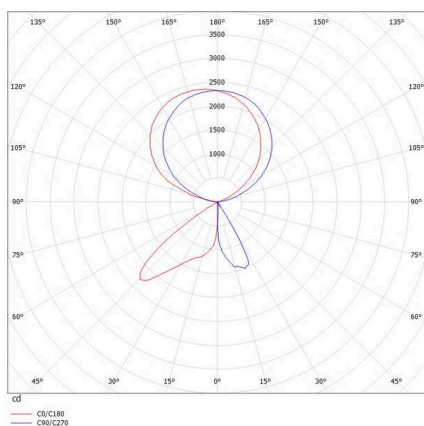

CONCEPT

723-001110114660

CONCEPT LEFT F FLOOR LAMP made of aluminium, black, similar to RAL 9005, microfaceted free-form reflector beam for single workplace, light output direct / indirect 30:70, UGR <19, with converter, max. 1500mA, dimmability: not dimmable, cable black, IP20 Membrane switch with USB connection (max.1A)

SKETCH

TECHNICAL DETAILS

Light source	LED
System performance [W]	70
Luminous flux [lm]	7710
Current sec. [mA]	1500
Colour temperature	4000K
CRI	>80
UGR	<19
Optics	microfaceted free-form reflector
Converter	with converter
Dimmability	not dimmable
Light emission area	direct / indirect 30:70
Beam angle	for single workplace
Voltage	220-240V AC/DC
Length [mm]	355
Width [mm]	131
Height [mm]	2077
IP protection class	IP20
IP protection class	protection cl. I
Material	aluminium
Colour of body	black
RAL	9005
Cable	black
Lifetime [h]	L80 B10 50 000
Energy efficiency class	D
Number of luminaires B16A	24
Net weight [kg]	12.73
EAN number	9010506307924

LIGHT DISTRIBUTION CURVE

Energy label

The values are rated values. Power and luminous flux are initially subject to a tolerance of +/- 10%.
Colour temperature tolerance: +/- 150 K. The values apply to an ambient temperature of 25°C unless otherwise specified.