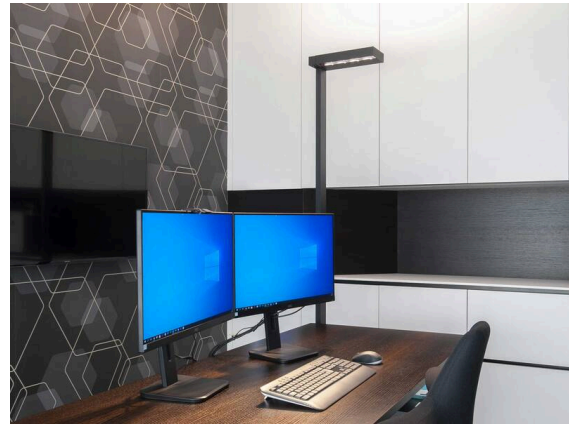

CONCEPT

723-001110114660

CONCEPT LEFT F FLOOR LAMP made of aluminium, black, similar to RAL 9005, microfaceted free-form reflector beam for single workplace, light output direct / indirect 30:70, UGR <19, with converter, max. 1500mA, dimmability: not dimmable, cable black, IP20 Membrane switch with USB connection (max.1A)

SKETCH

TECHNICAL DETAILS

Light source	LED
System performance [W]	70
Luminous flux [lm]	7710
Current sec. [mA]	1500
Colour temperature	4000K
CRI	>80
UGR	<19
Optics	microfaceted free-form reflector
Converter	with converter
Dimmability	not dimmable
Light emission area	direct / indirect 30:70
Beam angle	for single workplace
Voltage	220-240V AC/DC
Length [mm]	355
Width [mm]	131
Height [mm]	2077
IP protection class	IP20
IP protection class	protection cl. I
Material	aluminium
Colour of body	black
RAL	9005
Cable	black
Lifetime [h]	L80 B10 50 000
Energy efficiency class	D
Number of luminaires B16A	24
Net weight [kg]	12.73
EAN number	9010506307924