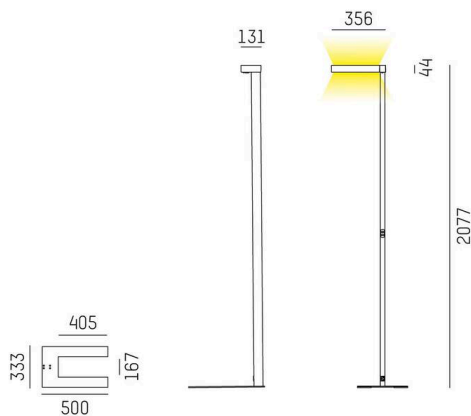

CONCEPT

723-001110114660

CONCEPT LEFT F FLOOR LAMP made of aluminium, black, similar to RAL 9005, microfaceted free-form reflector beam for single workplace, light output direct / indirect 30:70, UGR <19, with converter, max. 1500mA, dimmability: not dimmable, cable black, IP20 Membrane switch with USB connection (max.1A)

SKETCH

TECHNICAL DETAILS

Light source	LED
System performance [W]	70
Luminous flux [lm]	7710
Current sec. [mA]	1500
Colour temperature	4000K
CRI	>80
UGR	<19
Optics	microfaceted free-form reflector
Converter	with converter
Dimmability	not dimmable
Light emission area	direct / indirect 30:70
Beam angle	for single workplace
Voltage	220-240V AC/DC
Length [mm]	355
Width [mm]	131
Height [mm]	2077
IP protection class	IP20
IP protection class	protection cl. I
Material	aluminium
Colour of body	black
RAL	9005
Cable	black
Lifetime [h]	L80 B10 50 000
Energy efficiency class	D
Number of luminaires B16A	24
Net weight [kg]	12.73
EAN number	9010506307924

LIGHT DISTRIBUTION CURVE

Energy label

The values are rated values. Power and luminous flux are initially subject to a tolerance of +/- 10%.
Colour temperature tolerance: +/- 150 K. The values apply to an ambient temperature of 25°C unless otherwise specified.