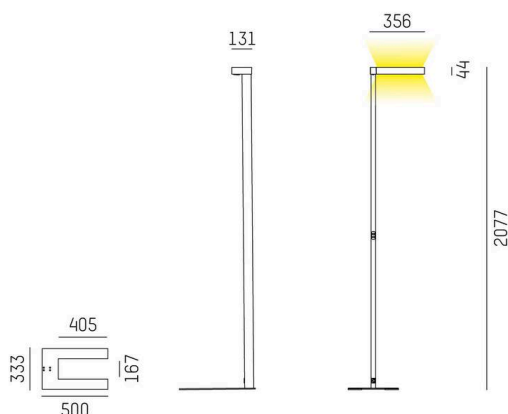

CONCEPT

723-001120114660

CONCEPT RIGHT F FLOOR LAMP made of aluminium, black, similar to RAL 9005, microfaceted free-form reflector beam for single workplace, light output direct / indirect 30:70, UGR <19, with converter, max. 1500mA, dimmability: not dimmable, cable black, IP20 Membrane switch with USB connection (max.1A)

SKETCH

TECHNICAL DETAILS

Light source	LED
System performance [W]	70
Luminous flux [lm]	7710
Current sec. [mA]	1500
Colour temperature	4000K
CRI	>80
UGR	<19
Optics	microfaceted free-form reflector
Converter	with converter
Dimmability	not dimmable
Light emission area	direct / indirect 30:70
Beam angle	for single workplace
Voltage	220-240V AC/DC
Length [mm]	355
Width [mm]	131
Height [mm]	2077
IP protection class	IP20
IP protection class	protection cl. I
Material	aluminium
Colour of body	black
RAL	9005
Cable	black
Lifetime [h]	L80 B10 50 000
Energy efficiency class	D
Number of luminaires B16A	24
Net weight [kg]	12.85
EAN number	9010506308310

LIGHT DISTRIBUTION CURVE

Energy label

The values are rated values. Power and luminous flux are initially subject to a tolerance of +/- 10%. Colour temperature tolerance: +/- 150 K. The values apply to an ambient temperature of 25°C unless otherwise specified.