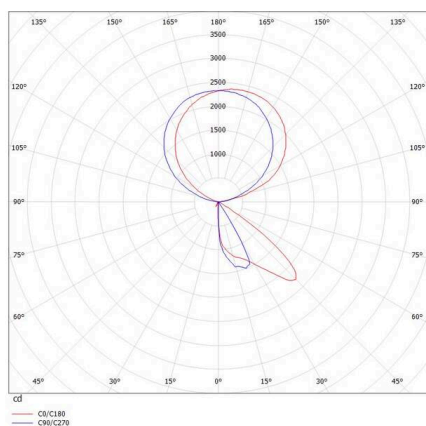

CONCEPT

723-001120114660

CONCEPT RIGHT F FLOOR LAMP made of aluminium, black, similar to RAL 9005, microfaceted free-form reflector beam for single workplace, light output direct / indirect 30:70, UGR <19, with converter, max. 1500mA, dimmability: not dimmable, cable black, IP20 Membrane switch with USB connection (max.1A)

SKETCH

TECHNICAL DETAILS

Light source	LED
System performance [W]	70
Luminous flux [lm]	7710
Current sec. [mA]	1500
Colour temperature	4000K
CRI	>80
UGR	<19
Optics	microfaceted free-form reflector
Converter	with converter
Dimmability	not dimmable
Light emission area	direct / indirect 30:70
Beam angle	for single workplace
Voltage	220-240V AC/DC
Length [mm]	355
Width [mm]	131
Height [mm]	2077
IP protection class	IP20
IP protection class	protection cl. I
Material	aluminium
Colour of body	black
RAL	9005
Cable	black
Lifetime [h]	L80 B10 50 000
Energy efficiency class	D
Number of luminaires B16A	24
Net weight [kg]	12.85
EAN number	9010506308310

LIGHT DISTRIBUTION CURVE

Energy label

The values are rated values. Power and luminous flux are initially subject to a tolerance of +/- 10%. Colour temperature tolerance: +/- 150 K. The values apply to an ambient temperature of 25°C unless otherwise specified.