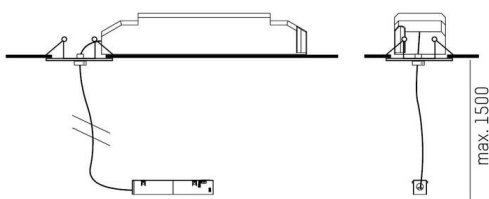

VALO

720-001170000660

TECHNICAL DETAILS

System performance [W]	MAX. 150
Converter	with converter
Dimmability	not dimmable
Voltage	220-240V 50/60Hz
Width [mm]	61
Height [mm]	49
Length pendant [mm]	1500
Ceiling cutout [mm]	100
Ceiling thickness [mm]	1-20
Mounting depth [mm]	120
IP protection class	IP20
IP protection class	protection cl. II
Material	steel sheet
Colour of body	black
RAL	9016
Colour of adapter / ceiling base	black
Cable	transparent
Number of luminaires B16A	15
Net weight [kg]	0.78
EAN number	9010506240597

SKETCH

Energy label

The values are rated values. Power and luminous flux are initially subject to a tolerance of +/- 10%.
Colour temperature tolerance: +/- 150 K. The values apply to an ambient temperature of 25°C unless otherwise specified.