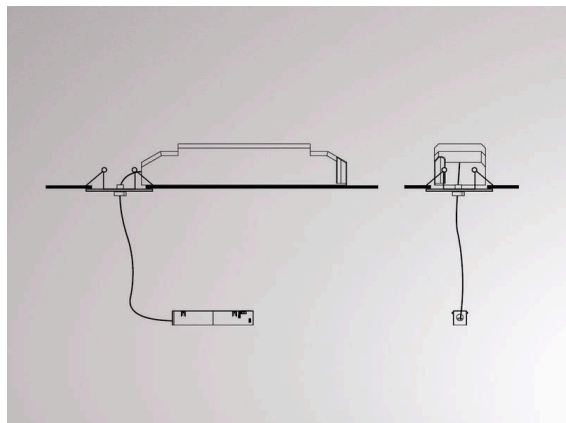

VALO

720-001170000660

TECHNICAL DETAILS

System performance [W]	MAX. 150
Converter	with converter
Dimmability	not dimmable
Voltage	220-240V 50/60Hz
Width [mm]	61
Height [mm]	49
Length pendant [mm]	1500
Ceiling cutout [mm]	100
Ceiling thickness [mm]	1-20
Mounting depth [mm]	120
IP protection class	IP20
IP protection class	protection cl. II
Material	steel sheet
Colour of body	black
RAL	9016
Colour of adapter / ceiling base	black
Cable	transparent
Number of luminaires B16A	15
Net weight [kg]	0.78
EAN number	9010506240597

SKETCH

Energy label

The values are rated values. Power and luminous flux are initially subject to a tolerance of +/- 10%.
Colour temperature tolerance: +/- 150 K. The values apply to an ambient temperature of 25°C unless otherwise specified.