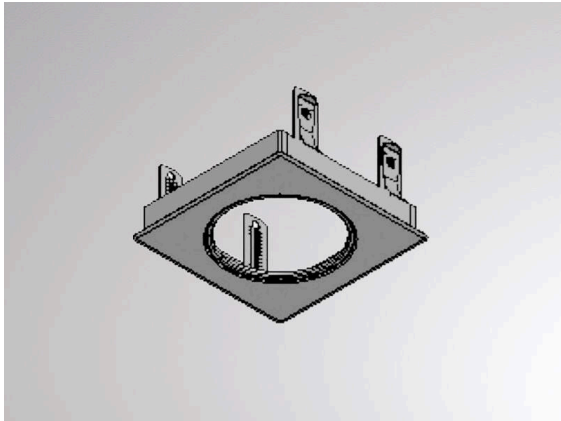

**ONLY****544-124**

housing made of sheet steel, only suitable for ONLY XS spots, housing for 1- lamp

**TECHNICAL DETAILS**

Dimmability	not dimmable
Length [mm]	230
Width [mm]	230
Ceiling cutout [mm]	216x216
Ceiling thickness [mm]	1-35
Mounting depth [mm]	111
IP protection class	IP20
Material	metal
Colour of body	grey
RAL	9006
Net weight [kg]	0.85
EAN number	9008905233739