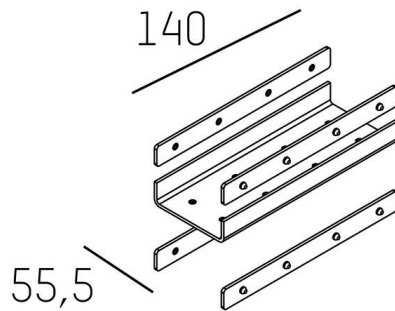

## LOG OUT UP &amp; DOWN

581-03

linear connection, inside mounting

## TECHNICAL DETAILS

Dimmability	not dimmable
Length [mm]	140
IP protection class	IP20
Net weight [kg]	0.33
EAN number	9008905224768

Energy label

The values are rated values. Power and luminous flux are initially subject to a tolerance of +/- 10%.  
Colour temperature tolerance: +/- 150 K. The values apply to an ambient temperature of 25°C unless otherwise specified.