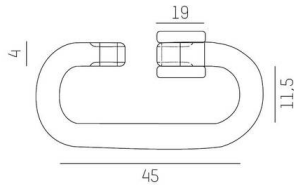

TUNE

157-006400000000

SKETCH

TECHNICAL DETAILS

Dimmability	not dimmable
Length [mm]	53
Width [mm]	22
IP protection class	IP66
Material	steel
Net weight [kg]	0.02
EAN number	9010506711028

Energy label

The values are rated values. Power and luminous flux are initially subject to a tolerance of +/- 10%.  
 Colour temperature tolerance: +/- 150 K. The values apply to an ambient temperature of 25°C unless otherwise specified.