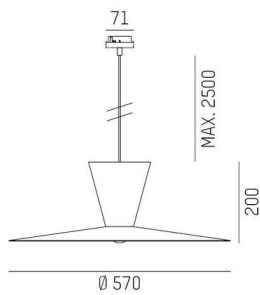

WIZARD

114-0291000576500

WIZARD L VOLARE PDI SUSPENSION WITH 2-PH VOLARE ADAPTER made of aluminium, similar to RAL 9016, aluminium shade gold black, beam see light source, light output direct / indirect, tilting 5°, dimmability: not dimmable, cable black, fabric, adapter/ceiling base white, pendant length 2500mm, IP20 without lamp,

SKETCH

TECHNICAL DETAILS

Light source	AGL A60 7W
Number of sockets	1x
Socket	E27
Luminous flux [lm]	see light source
Colour temperature	see light source
CRI	see light source
Optics	aluminium shade
Dimmability	not dimmable
Light emission area	direct / indirect
Beam angle	see light source
Voltage	220-240V 50/60Hz
Length [mm]	2500
Height [mm]	200
Length pendant [mm]	2500
Diameter [mm]	570
IP protection class	IP20
IP protection class	protection cl. I
Material	aluminium
RAL	9016
Colour of glass/shade	gold black
Colour of adapter / ceiling base	white
Cable	black, fabric
Net weight [kg]	1.52
EAN number	9010506734393