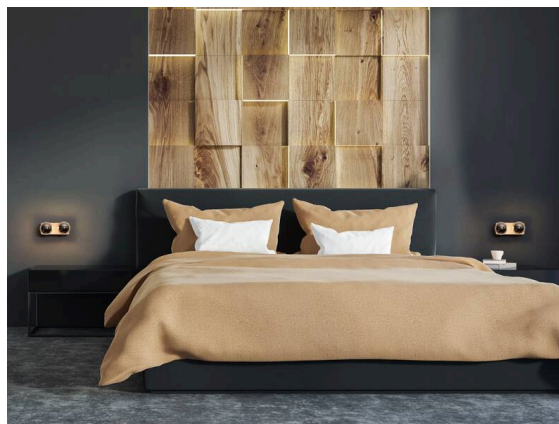

## TUPAQ

116-0111003000500

TUPAQ SD WALL / CEILING LUMINAIRE white, similar to RAL 9016, decor gold, beam see light source, light output direct, dimmability: not dimmable, IP20 without lamp,