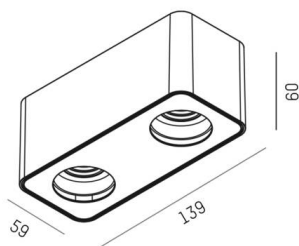

## TUPAQ

116-0111003000500

TUPAQ SD WALL / CEILING LUMINAIRE white, similar to RAL 9016, decor gold, beam see light source, light output direct, dimmability: not dimmable, IP20 without lamp,

## TECHNICAL DETAILS

Light source	AGL A60 7W
Number of sockets	2x
Socket	E27
Luminous flux [lm]	see light source
Colour temperature	see light source
CRI	see light source
Dimmability	not dimmable
Light emission area	direct
Beam angle	see light source
Voltage	220-240V 50/60Hz
Length [mm]	139
Width [mm]	59
Height [mm]	60
IP protection class	IP20
IP protection class	protection cl. I
Colour of body	white
RAL	9016
Colour of decor	gold
Net weight [kg]	0.35
EAN number	9010506682007