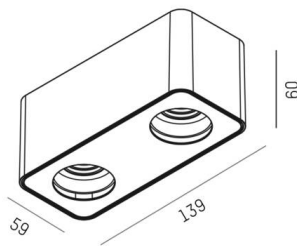

TUPAQ

116-0111002000500

TUPAQ SD WALL / CEILING LUMINAIRE white, similar to RAL 9016, decor black, beam see light source, light output direct, dimmability: not dimmable, IP20 without lamp,

SKETCH

TECHNICAL DETAILS

Light source	AGL A60 7W
Number of sockets	2x
Socket	E27
Luminous flux [lm]	see light source
Colour temperature	see light source
CRI	see light source
Dimmability	not dimmable
Light emission area	direct
Beam angle	see light source
Voltage	220-240V 50/60Hz
Length [mm]	139
Width [mm]	59
Height [mm]	60
IP protection class	IP20
IP protection class	protection cl. I
Colour of body	white
RAL	9016
Colour of decor	black
Net weight [kg]	0.35
EAN number	9010506681963