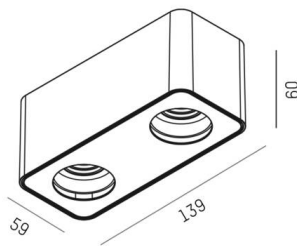

TUPAQ

116-0111002000600

TUPAQ SD WALL / CEILING LUMINAIRE black, similar to RAL 9005, decor black, beam see light source, light output direct, dimmability: not dimmable, IP20 without lamp,

SKETCH

TECHNICAL DETAILS

Light source	AGL A60 7W
Number of sockets	2x
Socket	E27
Luminous flux [lm]	see light source
Colour temperature	see light source
CRI	see light source
Dimmability	not dimmable
Light emission area	direct
Beam angle	see light source
Voltage	220-240V 50/60Hz
Length [mm]	139
Width [mm]	59
Height [mm]	60
IP protection class	IP20
IP protection class	protection cl. I
Colour of body	black
RAL	9005
Colour of decor	black
Net weight [kg]	0.35
EAN number	9010506681932