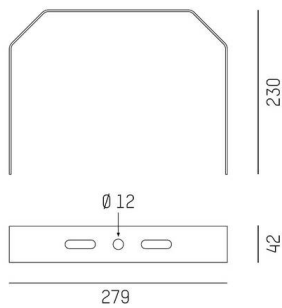

TUNE

157-005800000000

SKETCH

TECHNICAL DETAILS

Dimmability	not dimmable
Length [mm]	279
Width [mm]	230
Height [mm]	42
IP protection class	IP66
Material	aluminium
Colour of body RAL	grey 9006
Net weight [kg]	1.32
EAN number	9010506707847

Energy label

The values are rated values. Power and luminous flux are initially subject to a tolerance of +/- 10%.
Colour temperature tolerance: +/- 150 K. The values apply to an ambient temperature of 25°C unless otherwise specified.