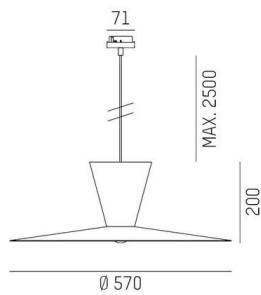

## WIZARD

114-0291000677500

WIZARD L VOLARE PDI SUSPENSION WITH 2-PH VOLARE ADAPTER made of aluminium, similar to RAL 9016, aluminium shade gold gold, beam see light source, light output direct / indirect, tilting 5°, dimmability: not dimmable, cable black, fabric, adapter/ceiling base black, pendant length 2500mm, IP20 without lamp,

## TECHNICAL DETAILS

Light source	AGL A60 7W
Number of sockets	1x
Socket	E27
Luminous flux [lm]	see light source
Colour temperature	see light source
CRI	see light source
Optics	aluminium shade
Dimmability	not dimmable
Light emission area	direct / indirect
Beam angle	see light source
Voltage	220-240V 50/60Hz
Length [mm]	2500
Height [mm]	200
Length pendant [mm]	2500
Diameter [mm]	570
IP protection class	IP20
IP protection class	protection cl. I
Material	aluminium
RAL	9016
Colour of glass/shade	gold gold
Colour of adapter / ceiling base	black
Cable	black, fabric
Net weight [kg]	1.52
EAN number	9010506734416