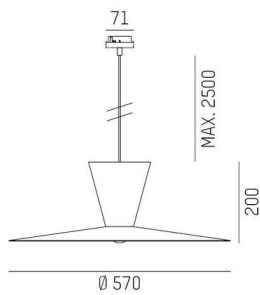

WIZARD

114-0291000467500

WIZARD L VOLARE PDI SUSPENSION WITH 2-PH VOLARE ADAPTER made of aluminium, similar to RAL 9016, aluminium shade black gold, beam see light source, light output direct / indirect, tilting 5°, dimmability: not dimmable, cable black, fabric, adapter/ceiling base grey, pendant length 2500mm, IP20 without lamp,

SKETCH

TECHNICAL DETAILS

Light source	AGL A60 7W
Number of sockets	1x
Socket	E27
Luminous flux [lm]	see light source
Colour temperature	see light source
CRI	see light source
Optics	aluminium shade
Dimmability	not dimmable
Light emission area	direct / indirect
Beam angle	see light source
Voltage	220-240V 50/60Hz
Length [mm]	2500
Height [mm]	200
Length pendant [mm]	2500
Diameter [mm]	570
IP protection class	IP20
IP protection class	protection cl. I
Material	aluminium
RAL	9016
Colour of glass/shade	black gold
Colour of adapter / ceiling base	grey
Cable	black, fabric
Net weight [kg]	1.52
EAN number	9010506734355